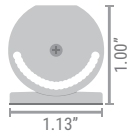

BENDABLE 1806 CHANNEL

NOVA FLEX[®]

Height with Lens 0.22"

Physical

Material	Anodized Aluminum
Length	2M**
Bend Radius	100 mm
Channel Options [Light Loss]	Silver [10%] Black [20%] White [0%]
Lens Options [Light Transmission]	Clear [92%] Soft [78%] Solid [50%] Black [25%]

Installation

This channel can be bent by hand or using a pipe-bender for smooth, even curves to install around features or shape into artistic fixtures (see image below).

Product Codes for Ordering

Channel	Silver: NF-CH-1806-2M Black: NF/SP-CH-1806-2M-BK* White: NF/SP-CH-1806-2M-WT*
Lens	Clear: NF-CH-1806-C/CLEAR-2M Soft: NF-CH-1806-C/SOFT-2M Solid: NF-CH-1806-C/SOLID-2M Black: NF/SP-CH-1806-C/BLACK-2M*

Mounting Options

Direct Mount

Mount with Clips
NF-CH-1806-CLIP

Adjustable Clip
Angles: 0°/15°/30°/45°/60°/75°/90°
NF-CH-UNV-CLIP/ADJ

Dotting & Compatibility

LEDs	DS64	DS128	DS160	DS240	H2128	PRO60	PRO120	PRO240	ADJ160	RGB60	RGBW60	DRGB48
IP65	3	3	3	NC	0	2	2	NC	3	2	2	2