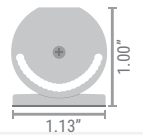

BENDABLE 3916 CHANNEL

NOVA FLEX®

Height with Lens 0.69"

Physical

Material	Anodized Aluminum
Length	2M**
Bend Radius	60 cm
Channel Options [Light Loss]	Silver [10%] Black [20%] White [0%]
Lens Options [Light Transmission]	Clear [92%] Soft [78%] Solid [50%] Black [25%]

Mounting Options

Direct Mount

Mount with Clips
NF-CH-3916-CLIP

Adjustable Clip
Angles: 0°/15°/30°/45°/60°/75°/90°
NF-CH-UNV-CLIP/ADJ

Suspension Kit
NF-CH-3916-WIRE

Dotting & Compatibility

LEDs	DS64	DS128	DS160	DS240	H2128	PRO60	PRO120	PRO240	ADJ160	RGB60	RGBW60	DRGB48
IP65	1	1	0	1	1	1	1	1	1	2	2	2
IP68	1	1	0	1	0	1	1	1	0	2	2	2