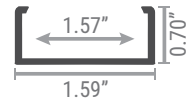

Adjustable Clip
Angles: 0°/15°/30°/45°/60°/75°/90°
NF-CH-UNV-CLIP/ADJ