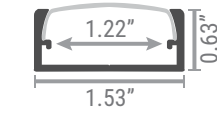

BENDABLE 3916 CHANNEL

NOVA FLEX®

Height with Lens 0.69"

Physical

Material	Anodized Aluminum
Length	2M**
Bend Radius	60 cm
Channel Options [Light Loss]	Silver [10%] Black [20%] White [0%]
Lens Options [Light Transmission]	Clear [92%] Soft [78%] Solid [50%] Black [25%]

Lenses are suitable for outdoor use with respect to exposure to ultraviolet light and water exposure in accordance with UL 746C. Every 2M of channel comes with 4 mounting clips and two end caps, one with a hole and one solid.