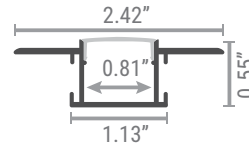

MUD IN 6214 CHANNEL

NOVA FLEX®

Height with Lens 0.58"

Physical

Material	Anodized Aluminum
Length	2M**
Channel Options [Light Loss]	Silver [10%] Black [20%] White [0%]
Lens Options [Light Transmission]	Clear [92%] Soft [78%] Solid [50%] Black [25%]