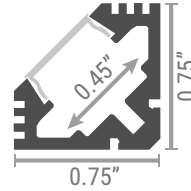

ANGLED 1919 CHANNEL SPECIAL ORDER*

NOVAFLEX®

Physical

Material	Anodized Aluminum
Length	2M**
Channel Options [Light Loss]	Silver [10%]
	Black [20%]
	White [0%]
Lens Options [Light Transmission]	Clear [92%]
	Soft [78%]
	Solid [50%]
	Black [25%]

Lenses are suitable for outdoor use with respect to exposure to ultraviolet light and water exposure in accordance with UL 746C.

Every 2M of channel comes with 4 mounting clips and 2 end caps, one with a hole and one solid.