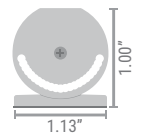

Mounting Options

Dotting & Compatibility

LEDs	DS64	DS128	DS160	DS240	H2128	PRO60	PRO120	PRO240	ADJ160	RGB60	RGBW60	DRGB48
IP65	2	1	1	NC	1	2	1	NC	2	NC	2	NC

IP68 LED strips not compatible | NC = Not Compatible