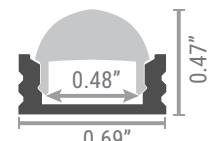

SURFACE 1707 CHANNEL

NOVA FLEX®

Physical

Material	Anodized Aluminum
Length	2M**
Channel Options [Light Loss]	Silver [10%] Black [20%] White [0%]
Lens Options [Light Transmission]	Clear - 30° [92%] Clear - 60° [92%] Clear [92%] Soft [78%] Solid [50%] Black [25%]

Lenses are suitable for outdoor use with respect to exposure to ultraviolet light and water exposure in accordance with UL 746C. Every 2M of channel comes with 4 mounting clips and two end caps, one with a hole and one solid.