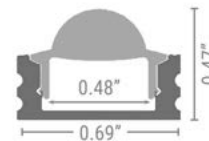

SURFACE 1707 CHANNEL

NOVA FLEX®

Physical

Material	Anodized Aluminum
Length	2M**
Channel Options [Light Loss]	Silver [10%] Black [20%] White [0%]
Lens Options [Light Transmission]	Clear - 30° [92%] Clear - 60° [92%] Clear [92%] Soft [78%] Solid [50%] Black [25%]

Lenses are suitable for outdoor use with respect to exposure to ultraviolet light and water exposure in accordance with UL 746C. Every 2M of channel comes with 4 mounting clips and two end caps, one with a hole and one solid.