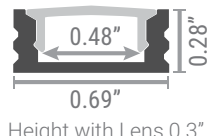

SURFACE 1707 CHANNEL

NOVA FLEX®

Physical

Material	Anodized Aluminum
Length	2M**
Channel Options [Light Loss]	Silver [10%] Black [20%] White [0%]
Lens Options [Light Transmission]	Clear - 30° [92%] Clear - 60° [92%] Clear [92%] Soft [78%] Solid [50%] Black [25%]

Lenses are suitable for outdoor use with respect to exposure to ultraviolet light and water exposure in accordance with UL 746C. Every 2M of channel comes with 4 mounting clips and two end caps, one with a hole and one solid.