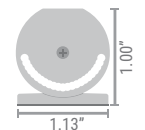

Mounting Options

Direct Mount

Mount with Clips
NF-CH-1707-CLIP

1707 Adjustable Clips
1.07" x 1.13" x 1"
NF-CH-1707-CLIP/ADJ

Universal Adjustable Clip
Angles: 0°/15°/30°/45°/60°/75°/90°
NF-CH-UNV-CLIP/ADJ

Dotting & Compatibility