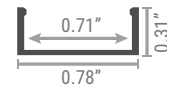

1707 Adjustable Clips
1.07" x 1.13" x 1"
NF-CH-1707-CLIP/ADJ