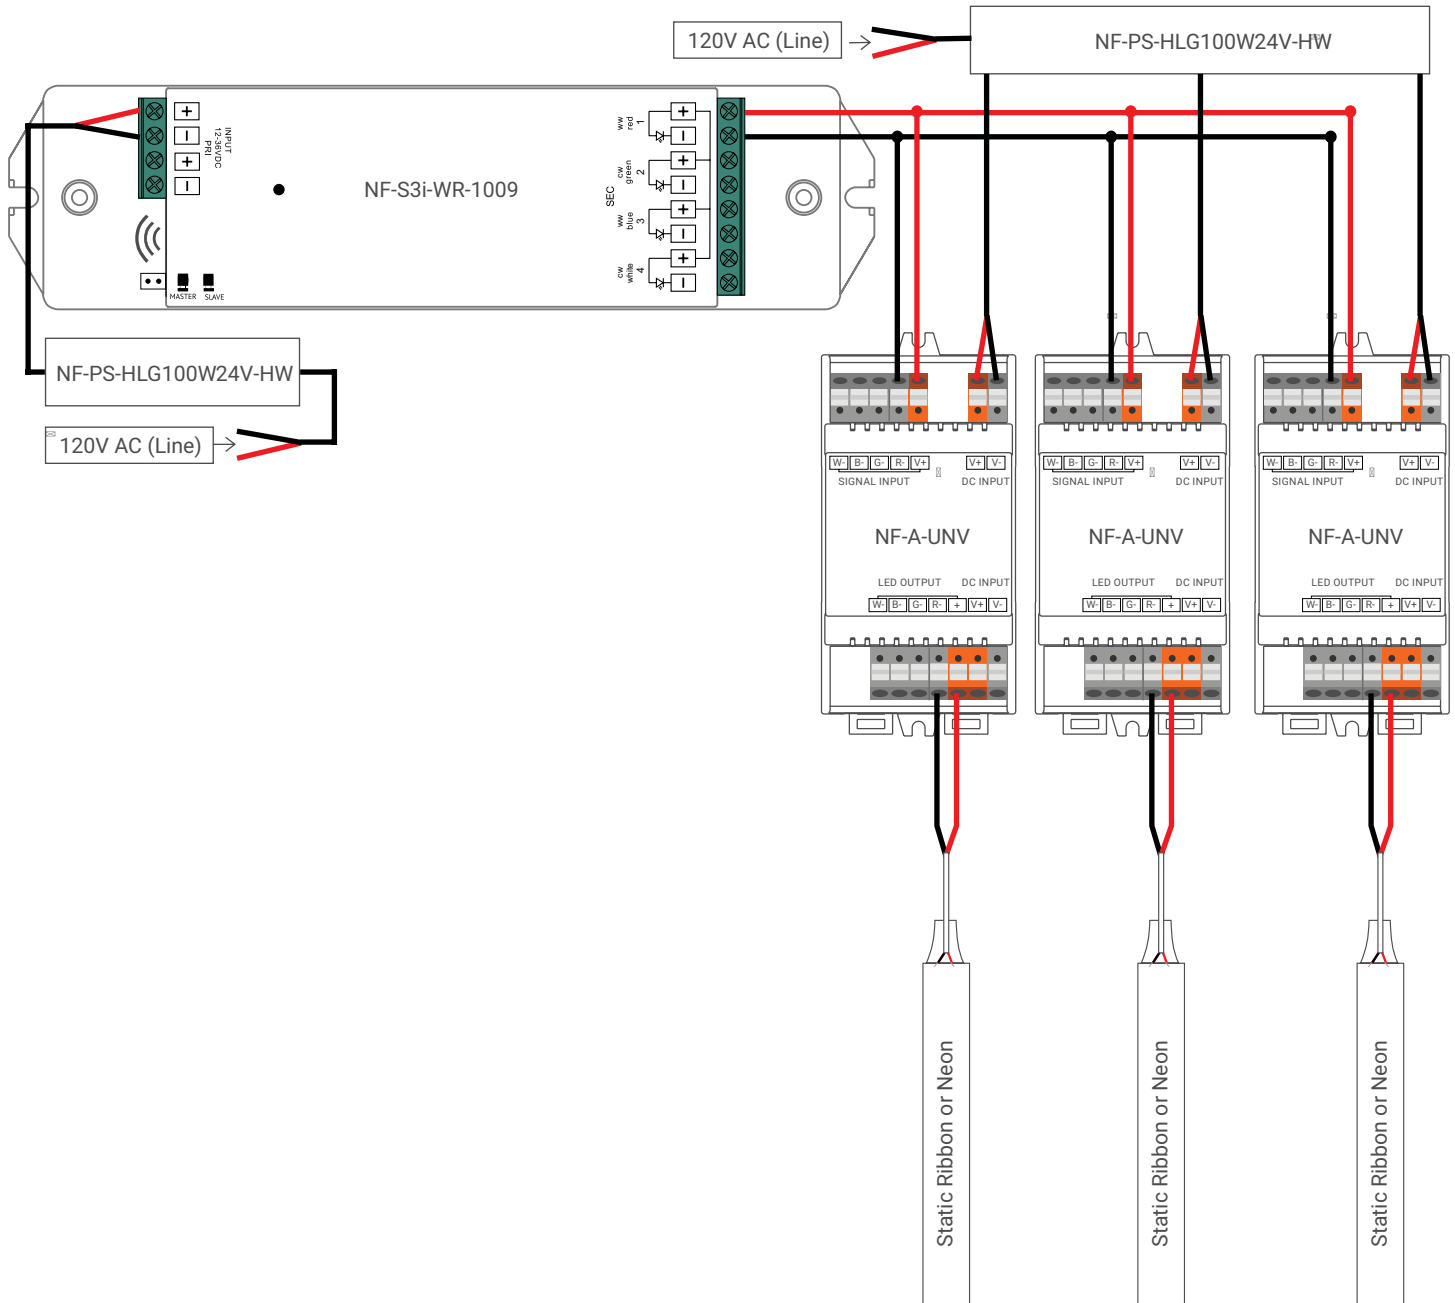

INSTALLATION GUIDE - PNC UNIVERSAL AMPLIFIER

NF-A-UNV

STATIC INSTALLATION

Nova Flex LED, LLC. retains the right to modify the design of our products at any time as part of the company's continual product improvement program.

INSTALLATION GUIDE - PNC UNIVERSAL AMPLIFIER

NF-A-UNV

ADJUSTABLE INSTALLATION

Nova Flex LED, LLC. retains the right to modify the design of our products at any time as part of the company's continual product improvement program.