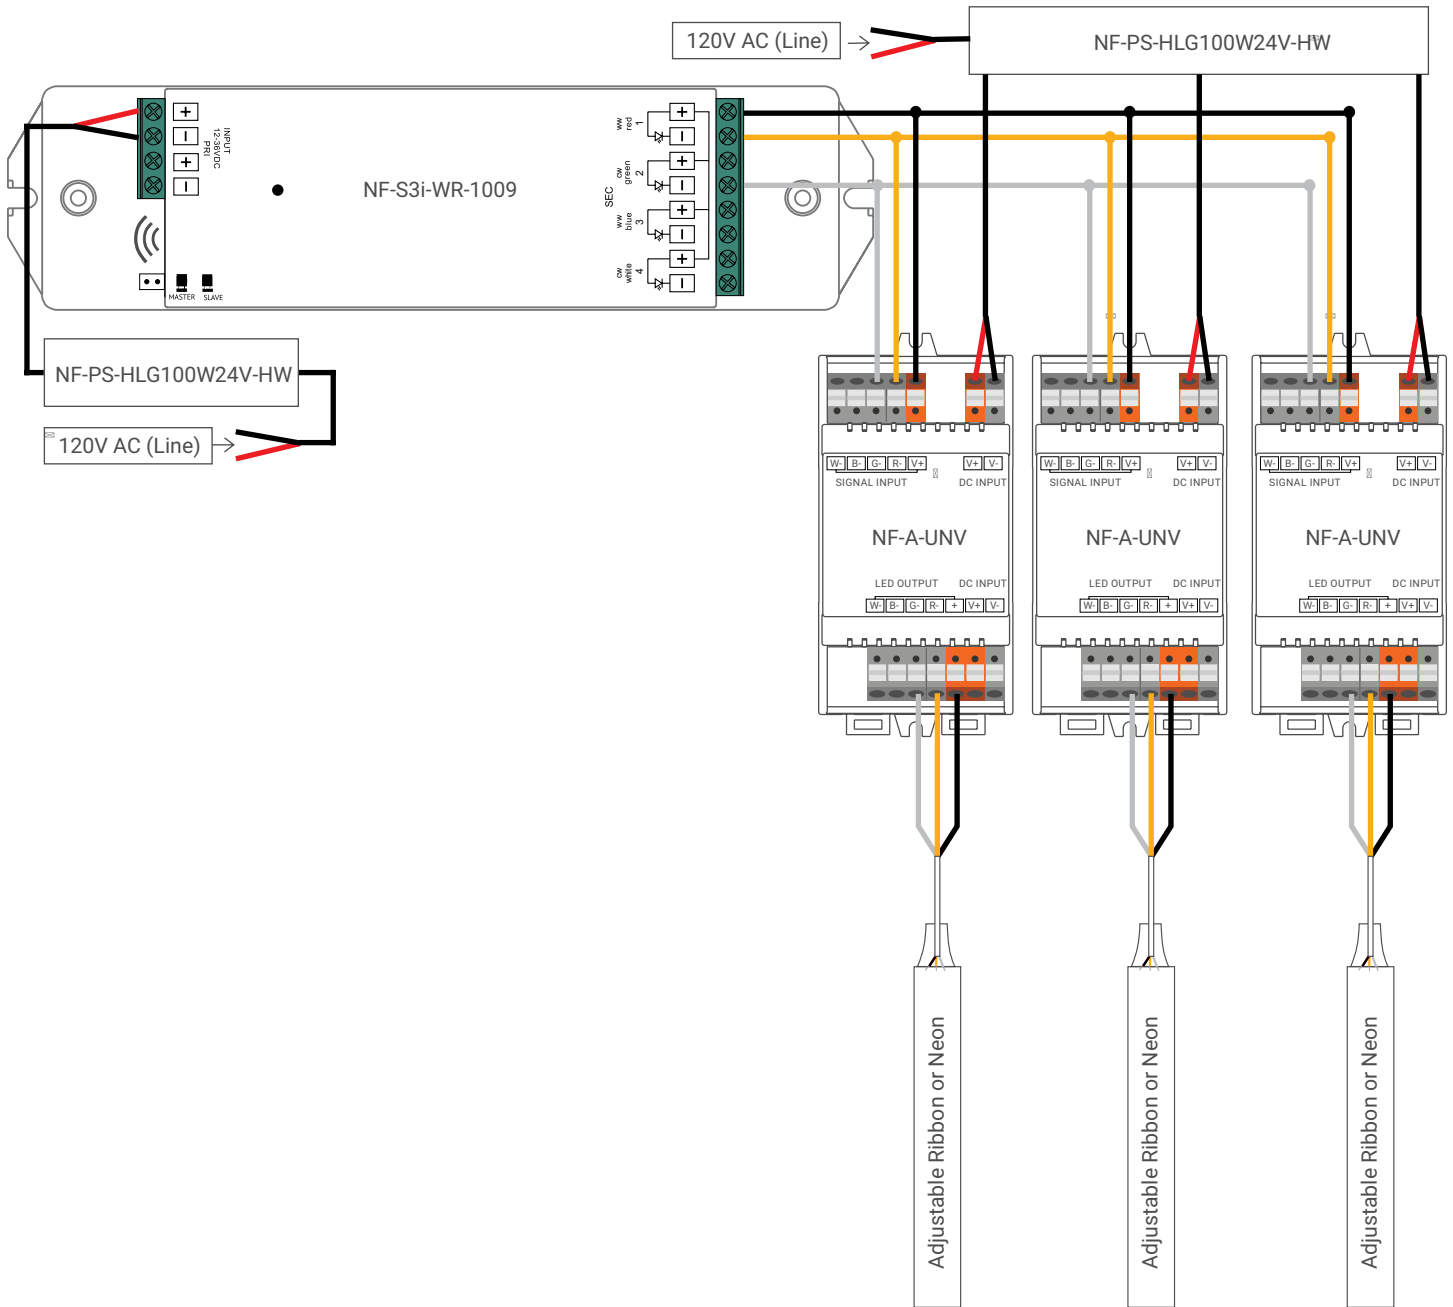

INSTALLATION GUIDE - PNC UNIVERSAL AMPLIFIER

NF-A-UNV

STATIC INSTALLATION

Nova Flex LED, LLC. retains the right to modify the design of our products at any time as part of the company's continual product improvement program.

INSTALLATION GUIDE - PNC UNIVERSAL AMPLIFIER

NF-A-UNV

ADJUSTABLE INSTALLATION

Nova Flex LED, LLC. retains the right to modify the design of our products at any time as part of the company's continual product improvement program.