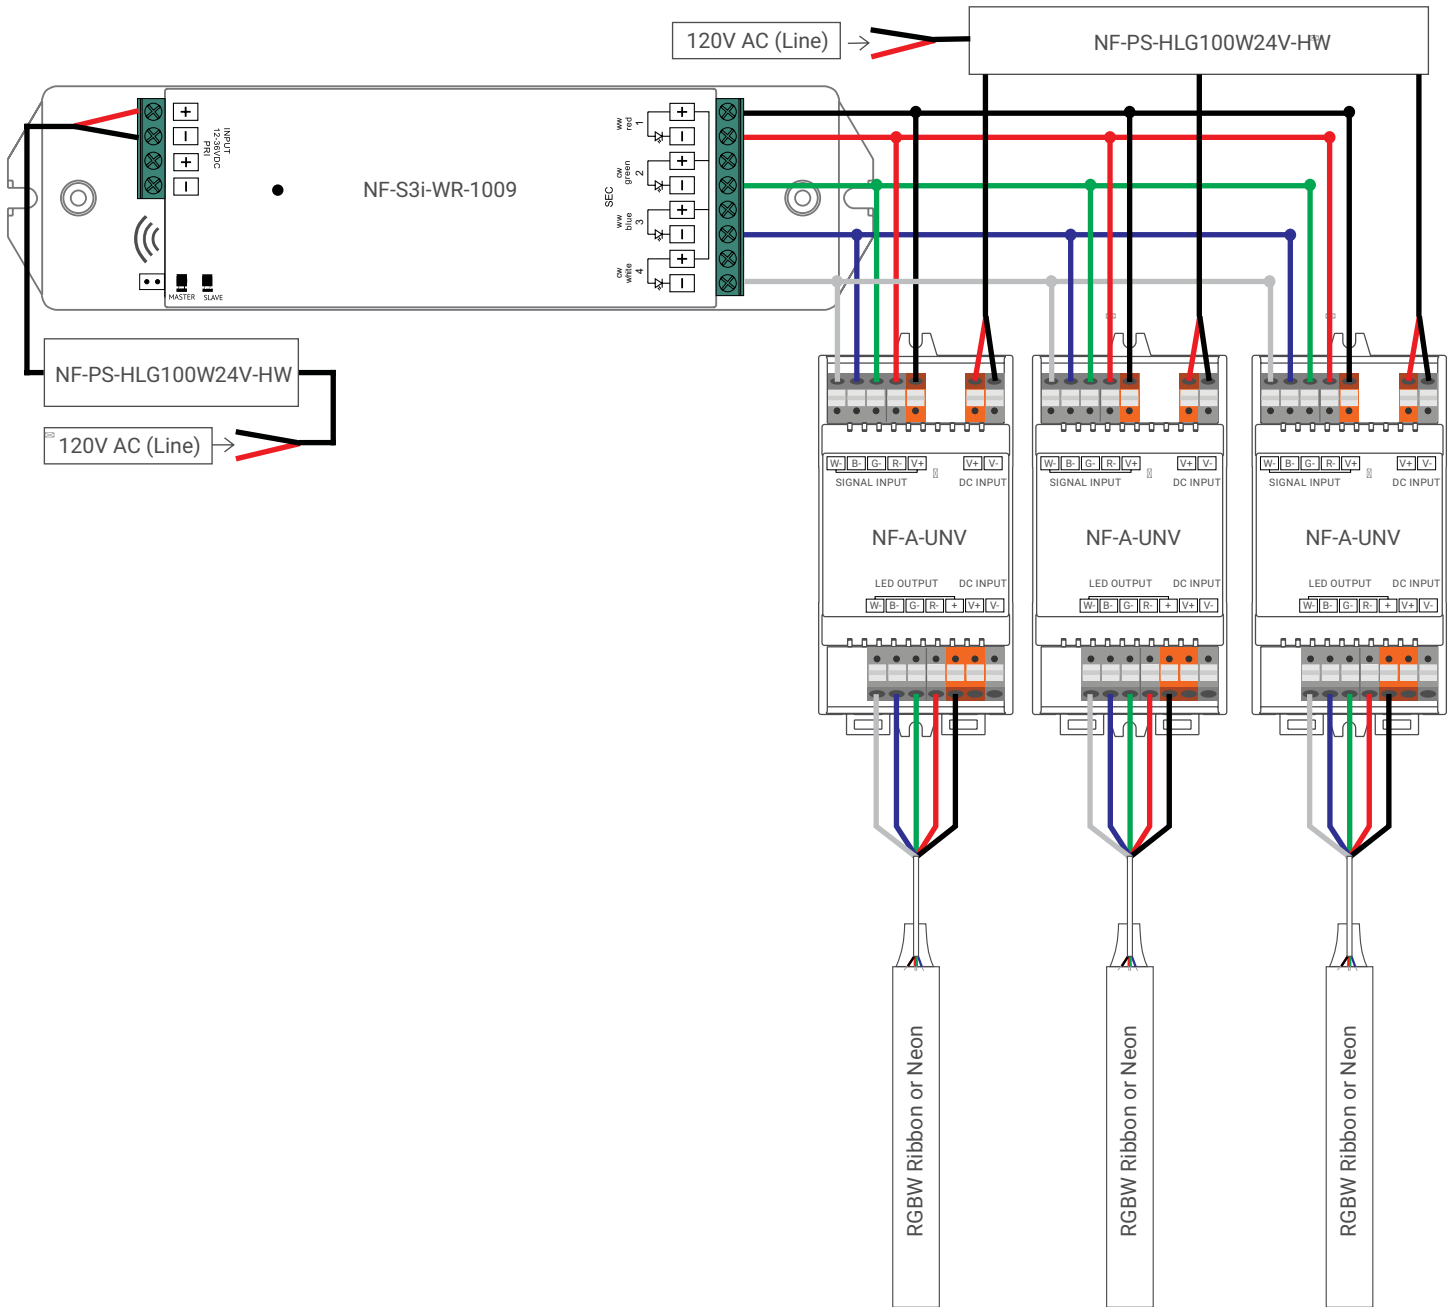

RGBW INSTALLATION

Nova Flex LED, LLC. retains the right to modify the design of our products at any time as part of the company's continual product improvement program.