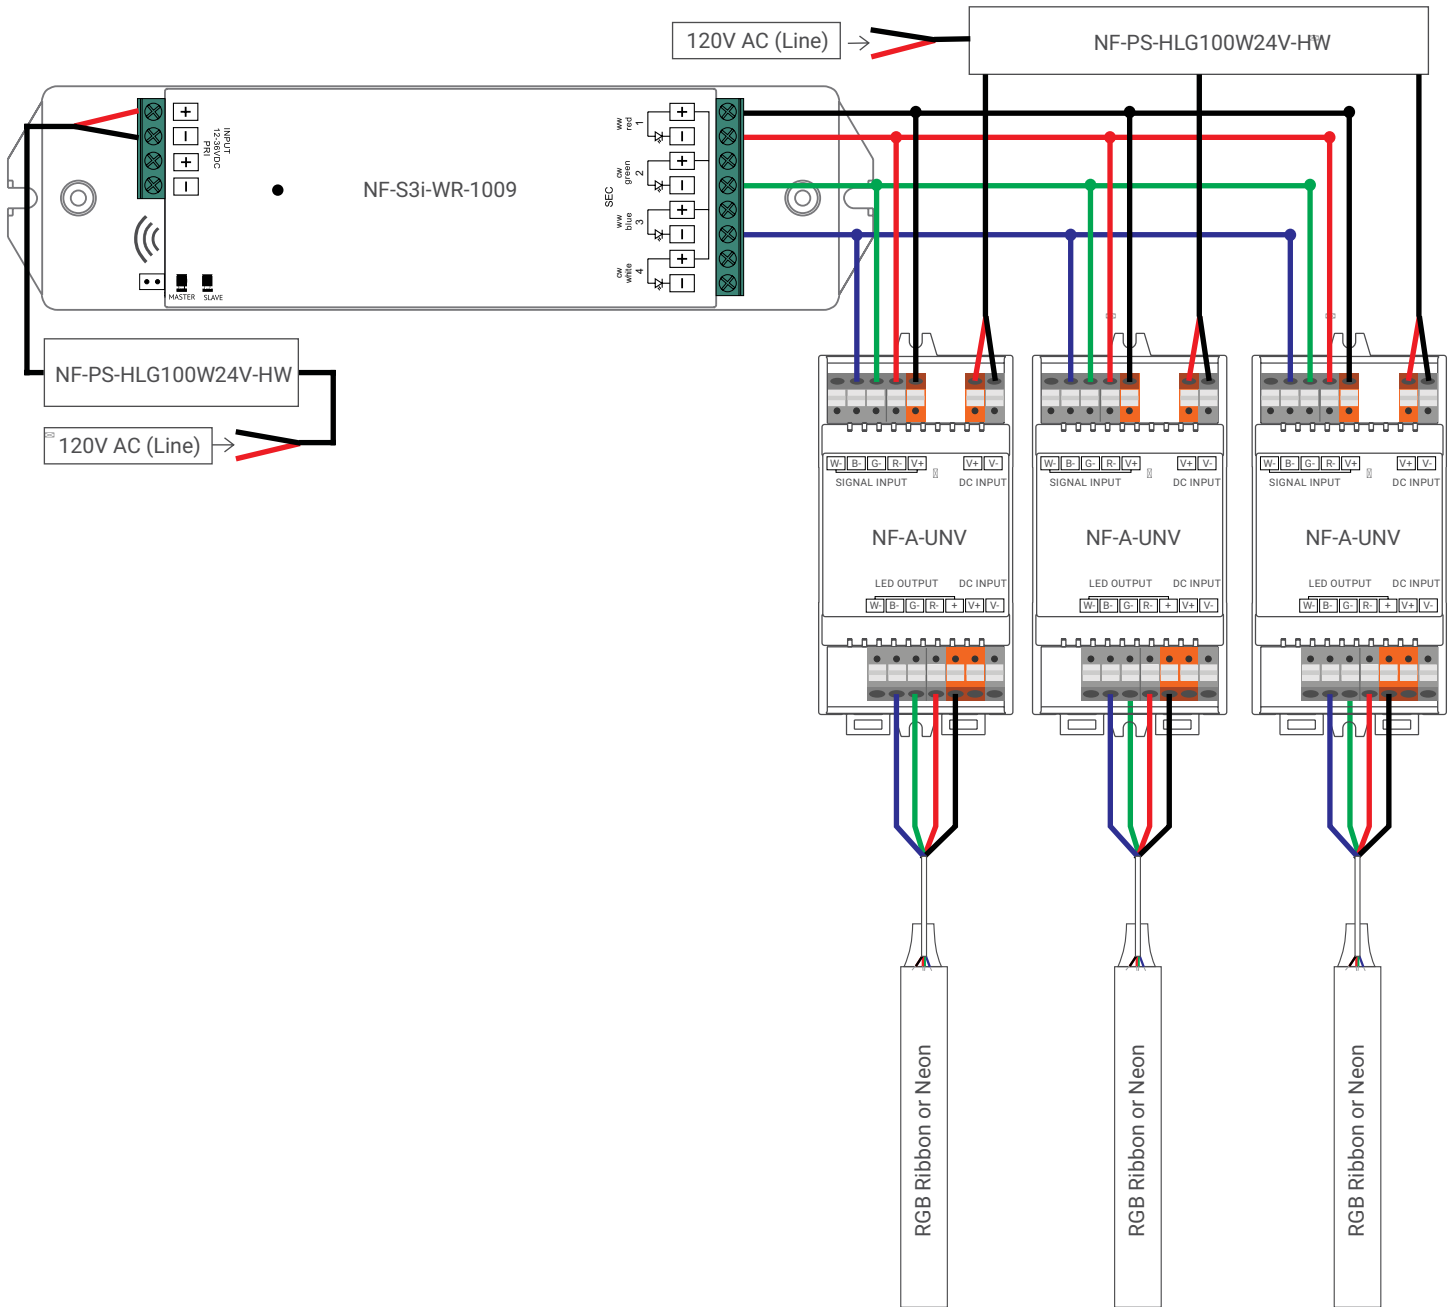

RGB INSTALLATION

Nova Flex LED, LLC. retains the right to modify the design of our products at any time as part of the company's continual product improvement program.