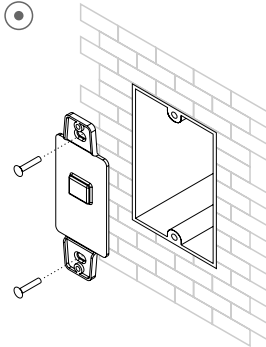

INSTALLATION GUIDE - POWER & CONTROL

WALL MOUNT ADJ DIM | S3I

INSTALLATION

Note: Before the first use, please remove the protective film on the battery

Nova Flex LED, LLC. retains the right to modify the design of our products at any time as part of the company's continual product improvement program.