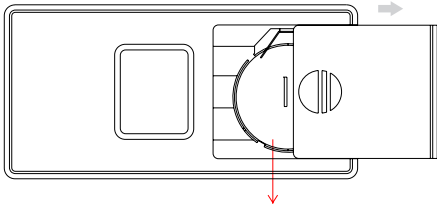

INSTALLATION GUIDE - POWER & CONTROL

WALL MOUNT ADJ DIM | S3I

INSTALLATION

Note: Before the first use, please remove the protective film on the battery

Nova Flex LED, LLC. retains the right to modify the design of our products at any time as part of the company's continual product improvement program.