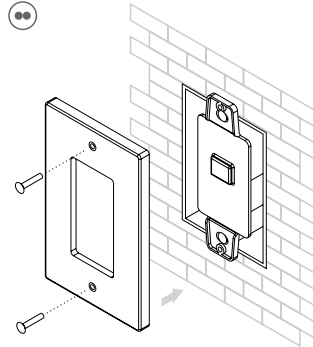

INSTALLATION GUIDE - POWER & CONTROL

WALL MOUNT ADJ DIM | S3I

INSTALLATION

Note: Before the first use, please remove the protective film on the battery

Nova Flex LED, LLC. retains the right to modify the design of our products at any time as part of the company's continual product improvement program.