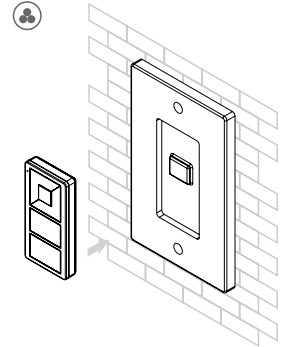

INSTALLATION GUIDE - POWER & CONTROL

WALL MOUNT ADJ DIM | S3I

INSTALLATION

Note: Before the first use, please remove the protective film on the battery

Nova Flex LED, LLC. retains the right to modify the design of our products at any time as part of the company's continual product improvement program.