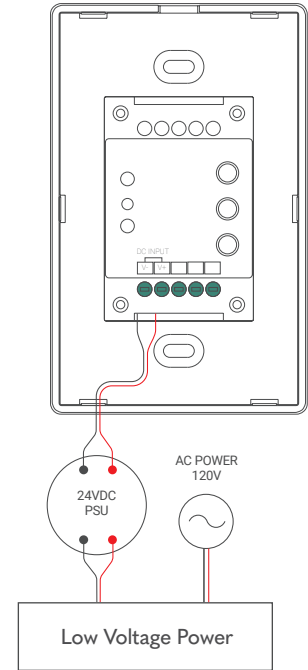

INSTALLATION

Nova Flex LED, LLC. retains the right to modify the design of our products at any time as part of the company's continual product improvement program.