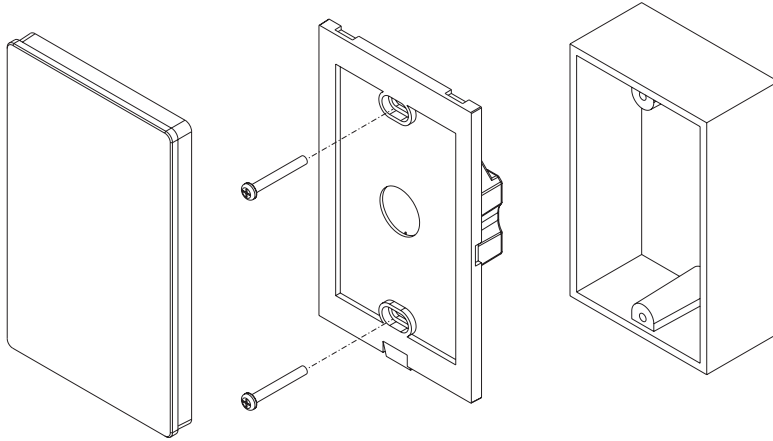

INSTALLATION GUIDE - POWER & CONTROL

STATIC TOUCH PANEL | S3I

INSTALLATION

Nova Flex LED, LLC. retains the right to modify the design of our products at any time as part of the company's continual product improvement program.