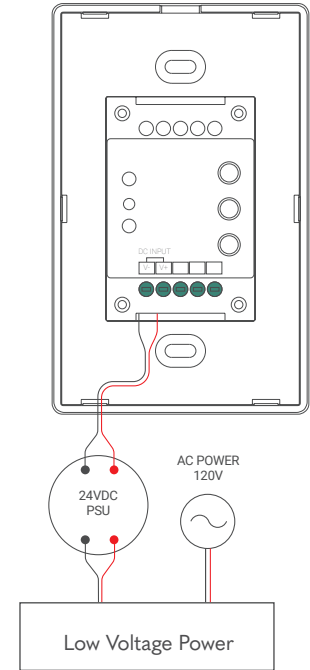

INSTALLATION GUIDE - POWER & CONTROL

STATIC TOUCH PANEL | S3I

INSTALLATION

Nova Flex LED, LLC. retains the right to modify the design of our products at any time as part of the company's continual product improvement program.