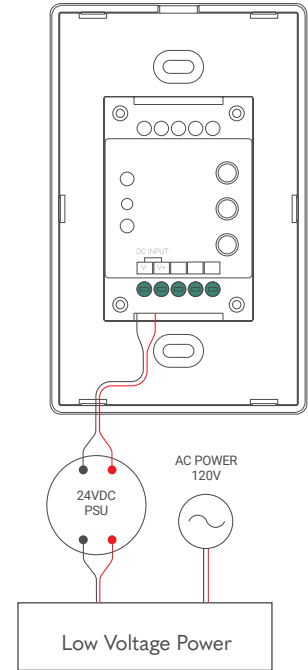

INSTALLATION GUIDE - POWER & CONTROL

RGB TOUCH PANEL | S3I

INSTALLATION

Nova Flex LED, LLC. retains the right to modify the design of our products at any time as part of the company's continual product improvement program.