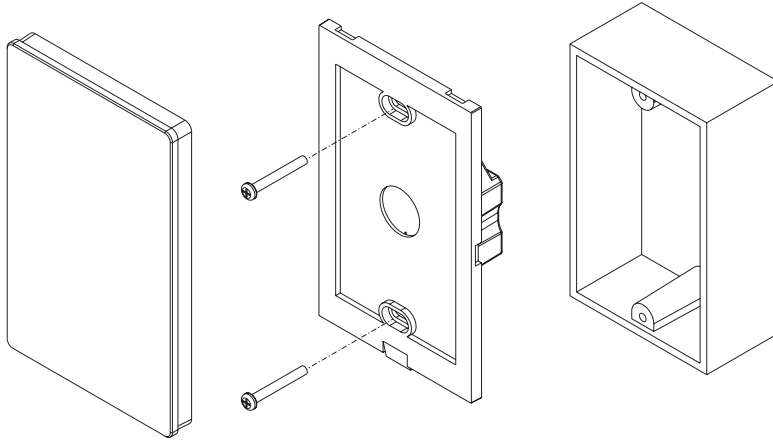

INSTALLATION GUIDE - POWER & CONTROL

RGB TOUCH PANEL | S3I

INSTALLATION

Nova Flex LED, LLC. retains the right to modify the design of our products at any time as part of the company's continual product improvement program.