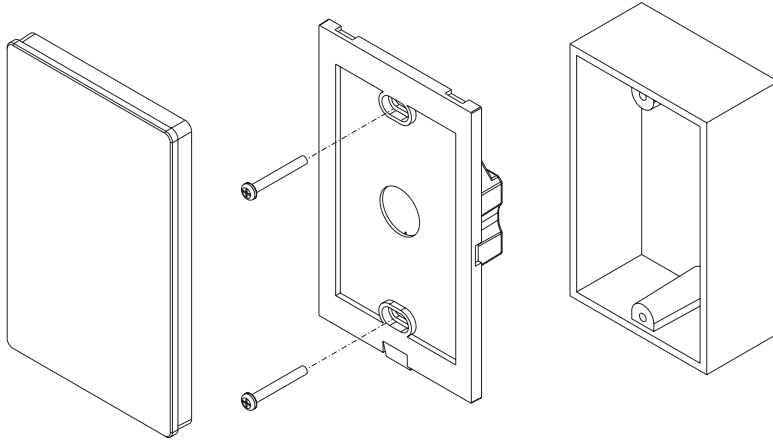

INSTALLATION GUIDE - POWER & CONTROL

RGBW TOUCH PANEL | S3I

INSTALLATION

Nova Flex LED, LLC. retains the right to modify the design of our products at any time as part of the company's continual product improvement program.