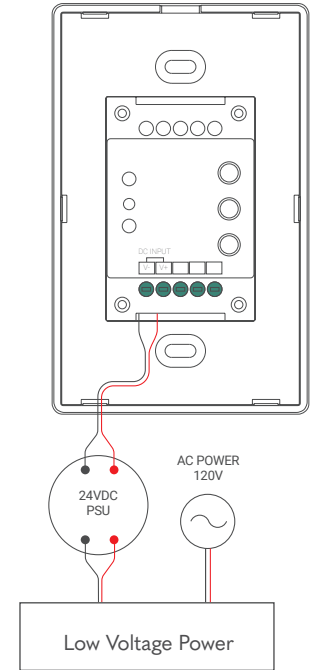

INSTALLATION GUIDE - POWER & CONTROL

RGBW TOUCH PANEL | S3I

INSTALLATION

Nova Flex LED, LLC. retains the right to modify the design of our products at any time as part of the company's continual product improvement program.