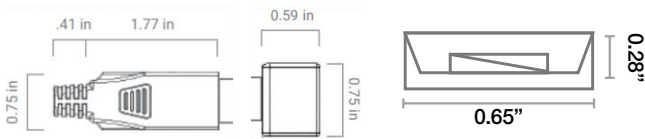

### ENVIRONMENT AND DIMENSIONS (INCHES UNLESS SHOWN)

### PHYSICAL

Environment	Damp (Dust/splash proof)
Ambient Temp	-4° to 113°F
Cut Length	4" Inches (10.16 cm)
Min. Bend Diameter	≥3.94" Inches (Top - Vertical Bend)
Max Run	16.4' Feet (4.99 m)
Dimensions	W: 0.65" Inches (16.5 mm) H: 0.28" Inches (7.11 mm)