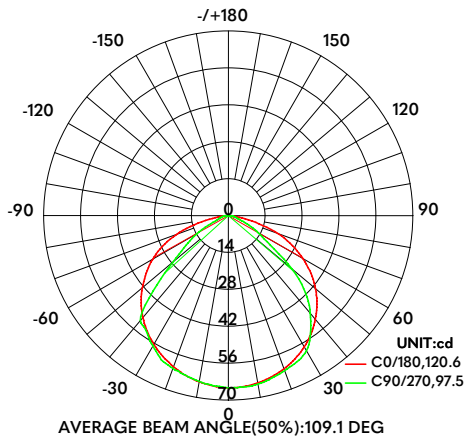

ILLUMINATION DETAILS

Beam Angle	120°
CCT Binning SDCM	3-Step MacAdam
Lumens / Ft	49-279
Efficacy (L/W)	13 - 101

POWER DETAILS

Watts Per Foot	2.8 W/Ft
Voltage	120 VDC
Wire Size	18 AWG, 2 Wire
Lead	1.64' Feet or 4.92' Feet
Jumper	3" Inch Min / 48" Inch Max
Lumen Maintenance	50,000 Indoor Hours 36,000 Outdoor Hours
Waranty	3 Years
Certifications	ETL Listed

CCT	Lumens/Ft	Efficacy (lm/w)	Power (w/ft)
RED	49	18	2.8
PINK	148	53	2.8
BLUE	39	13	2.9
GREEN	279	101	2.8
YELLOW	170	58	2.9

Nova Flex LED, LLC retains the right to modify the design of our products at any time as part of the company's continual product improvement program

PROJECT

FIXTURE

PHASE

DATE

Rev: Jan.11.24.12:02

800.595.6302

novaflexled.com