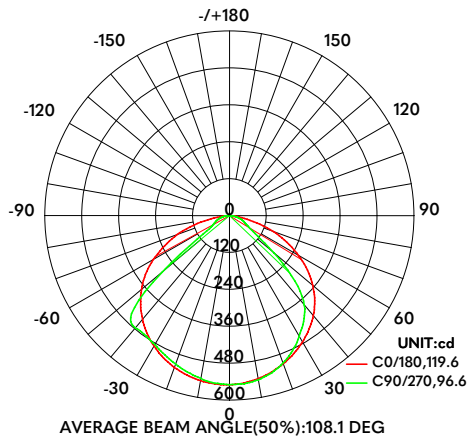

ORDER GUIDE - FLEX LINE STATIC WHITE

120V FLEX LINE | 4.5 LINE2-120V

PART NUMBER:

Notes:
5000K requires lead time of 7-10 weeks.

ENVIRONMENT AND DIMENSIONS (INCHES UNLESS SHOWN)

PHYSICAL

Environment	Damp (Dust/splash proof)
Ambient Temp	-4° to 113°F
Cut Length	4" Inches (10.16 cm)
Min. Bend Diameter	≥3.94" Inches (Top - Vertical Bend)
Max Run	164' Feet (49.99 m)
Dimensions	W: 0.65" Inches (16.5 mm) H: 0.28" Inches (7.11 mm)

ILLUMINATION DETAILS @ 3000K

POWER DETAILS

Watts Per Foot	4.5 W/Ft
Voltage	120 VDC
Wire Size	18 AWG, 2 Wire
Lead	1.64' Feet / 4.92' Feet
Jumper	3" Inch Min / 48" Inch Max
Lumen Maintenance	50,000 Indoor Hours 36,000 Outdoor Hours
Waranty	3 Years
Certifications	ETL Listed

Beam Angle	120°
CRI/R9 at 3000K	93 / 66
Rf/Rg at 3000K	92 / 99
CCT Binning SDCM	Neon < 5 / LED < 2.3
Lumens / Ft	394 - 425
Efficacy (L/W)	88 - 94
CCT Range	2700K - 5000K

CCT	Lumens/Ft	CRI Ra	CRI R9	TM30 Rf	TM30 Rg
2700K	397	93.5	64	TBD	TBD
3000K	412	93.2	66	92	99
3500K	414	93	65	TBD	TBD
4000K	425	93.7	71	TBD	TBD
5000K	394	92.9	69	90	98