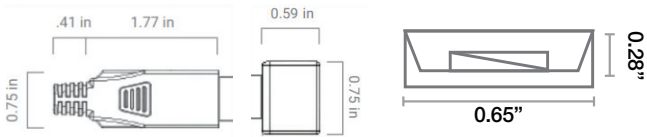

ORDER GUIDE - FLEX LINE STATIC WHITE

120V FLEX LINE | 4.5 LINE2-120V

PART NUMBER:

Notes:
5000K requires lead time of 7-10 weeks.

ENVIRONMENT AND DIMENSIONS (INCHES UNLESS SHOWN)

PHYSICAL

Environment	Damp (Dust/splash proof)
Ambient Temp	-4° to 113°F
Cut Length	4" Inches (10.16 cm)
Min. Bend Diameter	≥3.94" Inches (Top - Vertical Bend)
Max Run	164' Feet (49.99 m)
Dimensions	W: 0.65" Inches (16.5 mm) H: 0.28" Inches (7.11 mm)

ILLUMINATION DETAILS @ 3000K

POWER DETAILS

Watts Per Foot	4.5 W/Ft
Voltage	120 VDC
Wire Size	18 AWG, 2 Wire
Lead	1.64' Feet / 4.92' Feet
Jumper	3" Inch Min / 48" Inch Max
Lumen Maintenance	50,000 Indoor Hours 36,000 Outdoor Hours
Waranty	3 Years
Certifications	ETL Listed