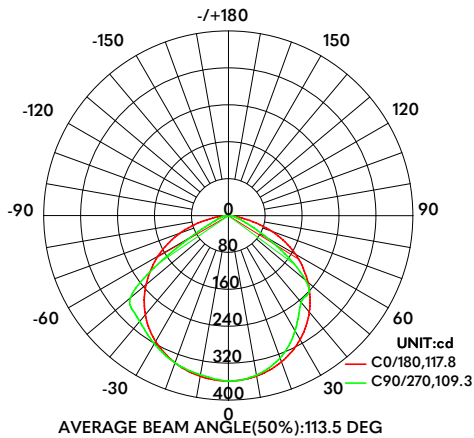

ORDER GUIDE - FLEX LINE TUNABLE WHITE

120V FLEX LINE | 3.6 LINE2-120V

PART NUMBER:

Series	Family	Environment	LEDs/M	Voltage	Kelvin
NF	LINE2	O	80	120V	TN

Notes:

ENVIRONMENT AND DIMENSIONS (INCHES UNLESS SHOWN)

PHYSICAL

Environment	Damp (Dust/splash proof)
Ambient Temp	-4° to 113°F
Cut Length	6" Inches (15.24 cm)
Min. Bend Diameter	≥3.94" Inches (Top - Vertical Bend)
Max Run	164' Feet (49.99 m)
Dimensions	W: 0.64" Inches (16.26 mm) H: 0.28" Inches (7.11 mm)

ILLUMINATION DETAILS @ 3500K

POWER DETAILS

Watts Per Foot	3.6 W/Ft
Voltage	120 VDC
Wire Size	18 AWG, 2 Wire
Lead	1.64' Feet / 4.92' Feet
Jumper	3" Inch Min / 48" Inch Max
Lumen Maintenance	50,000 Indoor Hours 36,000 Outdoor Hours
Waranty	3 Years
Certifications	ETL Listed

CCT	Lumens/Ft	CRI Ra	Efficacy	Max Run
2700K - 5000K	302	93	84	164' Ft (49.99 m)

Beam Angle	120°
CRI/R9 at 3500K	93
Rf/Rg at 3500K	98
CCT Binning SDCM	Neon < 5 / LED < 2.3
Lumens / Ft	302
Efficacy (L/W)	87.89 - 94.33
CCT Range	2700K - 5000K