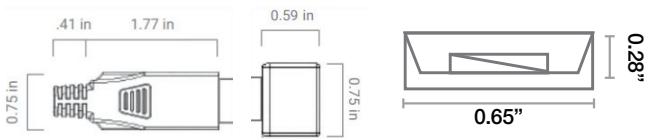

ORDER GUIDE - FLEX LINE TUNABLE WHITE

120V FLEX LINE | 3.6 LINE2-120V

PART NUMBER:

Series	Family	Environment	LEDs/M	Voltage	Kelvin
NF	LINE2	O	80	120V	TN

Notes:

ENVIRONMENT AND DIMENSIONS (INCHES UNLESS SHOWN)

PHYSICAL

Environment	Damp (Dust/splash proof)
Ambient Temp	-4° to 113°F
Cut Length	6" Inches (15.24 cm)
Min. Bend Diameter	≥3.94" Inches (Top - Vertical Bend)
Max Run	164' Feet (49.99 m)
Dimensions	W: 0.64" Inches (16.26 mm) H: 0.28" Inches (7.11 mm)

ILLUMINATION DETAILS @ 3500K

POWER DETAILS

Watts Per Foot	3.6 W/Ft
Voltage	120 VDC
Wire Size	18 AWG, 2 Wire
Lead	1.64' Feet / 4.92' Feet
Jumper	3" Inch Min / 48" Inch Max
Lumen Maintenance	50,000 Indoor Hours 36,000 Outdoor Hours
Waranty	3 Years
Certifications	ETL Listed

CCT	Lumens/Ft	CRI Ra	Efficacy	Max Run
2700K - 5000K	302	93	84	164' Ft (49.99 m)

Beam Angle	120°
CRI/R9 at 3500K	93
Rf/Rg at 3500K	98
CCT Binning SDCM	Neon < 5 / LED < 2.3
Lumens / Ft	302
Efficacy (L/W)	87.89 - 94.33
CCT Range	2700K - 5000K