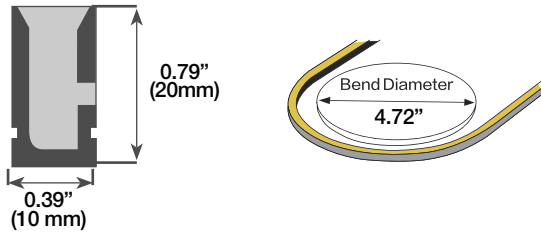

ORDER GUIDE - SIDE BEND FLICKER FREE

120V 3.6W | NF-SBD-FLF

PART NUMBER:

Series	Family	Environment	Voltage	Bend	Kelvin
NF/SP	NEON	O	120V	TB	2700K
					3000K
					3500K
					4000K
					5000K
					6500K

Notes:

- Great for long runs up to 164' to outline buildings, coves or landscape applications.
- Custom finish with 3-5 week lead-time for orders up to 1000; 5-7 weeks for larger orders.
- Warranty is 4 years indoors and 2 years outdoor for applications requiring more than 16 hours of daily use.
- Indoor and Outdoor rated.
- ETL Listed with hardwire or plug option.
- This product is Non-Dimmable.

ENVIRONMENT AND DIMENSIONS (INCHES UNLESS SHOWN)

PHYSICAL

Environment	Damp (Dust/splash proof)
Ambient Temp	-4° to 113°F (-20° to 45°C)
Cut Length	12" Inches (30.48 cm)
Min. Bend Diameter	4.72" Inches (16 cm)
Max Run	82' Feet (24.99 m)
Dimensions	W: 0.83 Inches (21.08 mm) H: 0.59 Inches (14.99 mm)

ILLUMINATION DETAILS @ 3000K

POWER DETAILS

Watts Per Foot	3.6 W/Ft
Voltage	120 VDC
Wire Size	18 AWG
Lead	1.64' Feet (4.92 Feet)
Jumper	3" Inch Min., 48" Max.
Lumen Maintenance	50,000 Indoor Hours 36,000 Outdoor Hours
Warranty	5 Years Indoors, 3 Years Outdoors
Certifications	ETL Listed