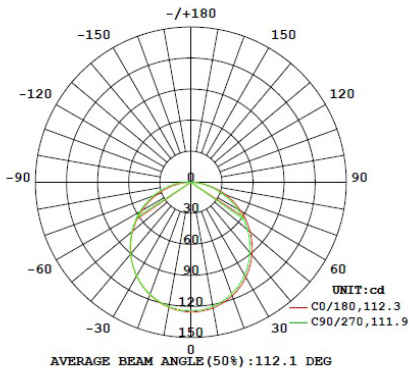

ENVIRONMENT AND DIMENSIONS (INCHES UNLESS SHOWN)

PHYSICAL

Environment	Damp (Dust/splash proof)
Ambient Temp	-4° to 113°F (-20° to 45°C)
Cut Length	12" Inches (30.48 cm)
Min. Bend Diameter	4.72" Inches (16 cm)
Max Run	82' Feet (24.99 m)
Dimensions	W: 0.83 Inches (21.08 mm) H: 0.59 Inches (14.99 mm)

ILLUMINATION DETAILS @ 3000K

POWER DETAILS

Watts Per Foot	3.6 W/Ft
Voltage	120 VDC
Wire Size	18 AWG
Lead	1.64' Feet (4.92 Feet)
Jumper	3" Inch Min., 48" Max.
Lumen Maintenance	50,000 Indoor Hours 36,000 Outdoor Hours
Warranty	5 Years Indoors, 3 Years Outdoors
Certifications	ETL Listed