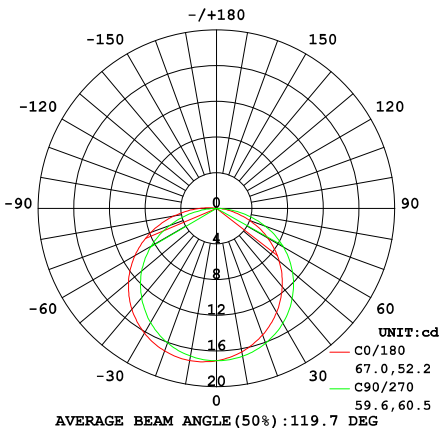

ORDER GUIDE - SIDE BEND STATIC COLOR

120V 3.0W | NF-SBD-STC

PART NUMBER:

Series	Family	Environment	Voltage	Bend	Kelvin
NF/SP	NEON	O	120V	SB	
					R
					G
					B
					A
					P

Notes:

- Great for long runs up to 164' to outline buildings, coves or landscape applications.
- Custom finish with 3-5 week lead-time for orders up to 1000 ft. ; 5-7 weeks for larger orders.
- Warranty is 4 years indoors and 2 years outdoor for applications requiring more than 16 hours of daily use.
- Indoor and Outdoor rated.
- ETL Listed with hardwire or plug option.

ENVIRONMENT AND DIMENSIONS (INCHES UNLESS SHOWN)

PHYSICAL

Environment	Damp (Dust/splash proof)
Ambient Temp	-4° to 113°F (-20° to 45°C)
Cut Length	12" Inches / 30.48 cm
Min. Bend Diameter	6.3" Inches / 16 cm
Max Run	164' Feet / 49.99 m
Dimensions	W: 0.83 Inches (21.08 mm) H: 0.59 Inches (14.99 mm)

ILLUMINATION DETAILS (RED)

POWER DETAILS

Watts Per Foot	3.0 W/Ft
Voltage	120 VDC
Wire Size	18 AWG
Lead	1.64' Feet / 4.92' Feet
Jumper	9" Inch Min., 48" Max.
Lumen Maintenance	50,000 Indoor Hours 36,000 Outdoor Hours
Warranty	5 Years Indoors, 3 Year Outdoors
Certifications	ETL Listed

Beam Angle	120°
CCT Binning SDCM	3-Step MacAdam
Lumens / Ft	14 - 83
Efficacy (L/W)	3 - 28

CCT	Lumens/Ft	Efficacy	Peak Wave Length (nm)	FWHM (nm)
RED	14	5	657	82
GREEN	83	28	502	43
BLUE	10	3	460	24
AMBER	57	19	620	102
PINK	47	16	-	-