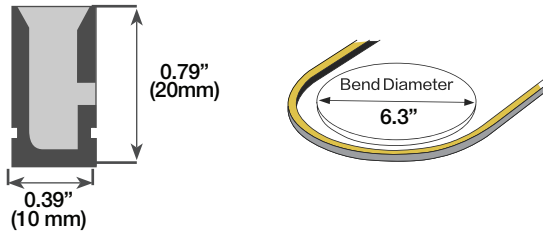

ORDER GUIDE - SIDE BEND STATIC COLOR

120V 3.0W | NF-SBD-STC

PART NUMBER:

Series	Family	Environment	Voltage	Bend	Kelvin
NF/SP	NEON	O	120V	SB	
					R
					G
					B
					A
					P

Notes:

- Great for long runs up to 164' to outline buildings, coves or landscape applications.
- Custom finish with 3-5 week lead-time for orders up to 1000 ft. ; 5-7 weeks for larger orders.
- Warranty is 4 years indoors and 2 years outdoor for applications requiring more than 16 hours of daily use.
- Indoor and Outdoor rated.
- ETL Listed with hardwire or plug option.

ENVIRONMENT AND DIMENSIONS (INCHES UNLESS SHOWN)

PHYSICAL

Environment	Damp (Dust/splash proof)
Ambient Temp	-4° to 113°F (-20° to 45°C)
Cut Length	12" Inches / 30.48 cm
Min. Bend Diameter	6.3" Inches / 16 cm
Max Run	164' Feet / 49.99 m
Dimensions	W: 0.83 Inches (21.08 mm) H: 0.59 Inches (14.99 mm)

ILLUMINATION DETAILS (RED)

POWER DETAILS

Watts Per Foot	3.0 W/Ft
Voltage	120 VDC
Wire Size	18 AWG
Lead	1.64' Feet / 4.92' Feet
Jumper	9" Inch Min., 48" Max.
Lumen Maintenance	50,000 Indoor Hours 36,000 Outdoor Hours
Warranty	5 Years Indoors, 3 Year Outdoors
Certifications	ETL Listed