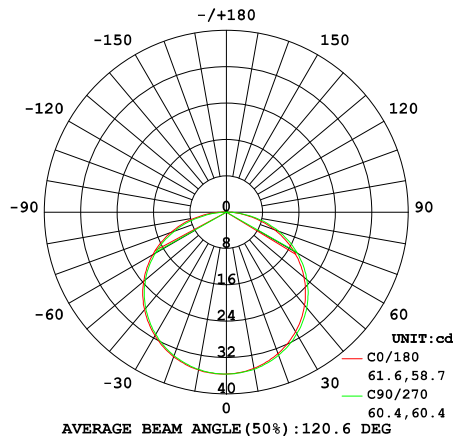

ILLUMINATION DETAILS (RED)

POWER DETAILS

Watts Per Foot	3 W/Ft
Voltage	120 VDC
Wire Size	18 AWG
Lead	1.64' Feet / 4.92' Feet
Jumper	3" Inch Min., 48" Max.
Lumen Maintenance	50,000 Indoor Hours 36,000 Outdoor Hours
Warranty	5 Years Indoors, 3 Years Outdoors
Certifications	ETL Listed

CCT	Lumens/Ft	Efficacy	Peak Wave Length (nm)	FWHM (nm)
RED	28	9	657	82
GREEN	175	58	502	43
BLUE	20	7	460	24
AMBER	118	39	620	118
PINK	98	33	-	-

Beam Angle	120°
CCT Binning SDCM	3-Step MacAdam
Lumens / Ft	20 - 175
Efficacy (L/W)	7 - 58

Nova Flex LED, LLC retains the right to modify the design of our products at any time as part of the company's continual product improvement program

PROJECT

FIXTURE

PHASE

DATE

Rev: Jan.11.24.07:02

800.595.6302

novaflexled.com