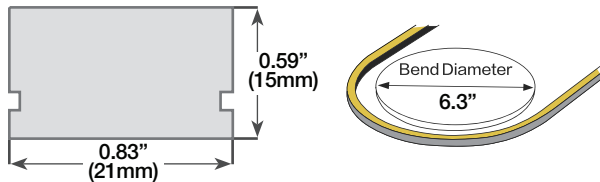

## 120V 3.0W | NF-TBD-STC

PART NUMBER:

Series	Family	Environment	Voltage	Bend	Color
NF/SP	NEON	O	120V	TB	
					R
					G
					B
					A
					P

**Notes:**

- Great for long runs up to 164' to outline buildings, coves or landscape applications.
- Custom finish with 3-5 week lead-time for orders up to 1000; 5-7 weeks for larger orders.
- Warranty is 4 years indoors and 2 years outdoor for applications requiring more than 16 hours of daily use.
- Indoor and Outdoor rated.
- ETL Listed with hardwire or plug option.

### ENVIRONMENT AND DIMENSIONS (INCHES UNLESS SHOWN)

### PHYSICAL

Environment	Damp (Dust/splash proof)
Ambient Temp	-4° to 113°F (-20° to 45°C)
Cut Length	12" Inches (30.48 cm)
Min. Bend Diameter	6.3" Inches (16 cm)
Max Run	164' Feet (49.99 m)
Dimensions	W: 0.83" Inches (21.08 mm) H: 0.59" Inches (14.99 mm)