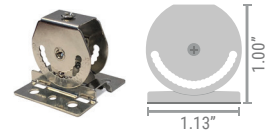

ORDER GUIDE BENDABLE

1806

PART NUMBER BUILDER:

Notes:

- *Lead-time 7-9 weeks
- Lenses are suitable for outdoor use with respect to exposure to ultraviolet light and water exposure in accordance with UL 746C. Every 2M of channel comes with 4 mounting clips and 2 end caps, one with a hole and one solid.

ENVIRONMENT AND DIMENSIONS

MOUNTING OPTIONS

Mount with Clips

Part Number

NF-CH-1806-CLIP

Adjustable Clip

Angles: 0°/15°/30°/45°/60°/75°/90°

Part Number