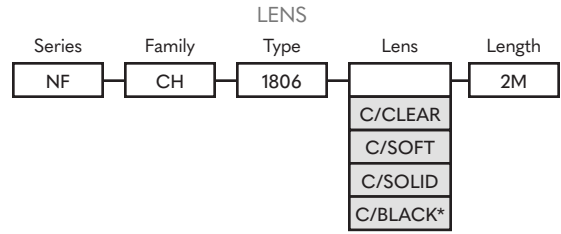

ORDER GUIDE BENDABLE

1806

PART NUMBER BUILDER:

Notes:

- *Lead-time 7-9 weeks
- Lenses are suitable for outdoor use with respect to exposure to ultraviolet light and water exposure in accordance with UL 746C. Every 2M of channel comes with 4 mounting clips and 2 end caps, one with a hole and one solid.