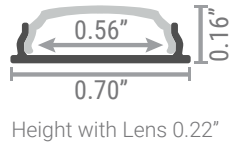

ORDER GUIDE BENDABLE

1806

PART NUMBER BUILDER:

Notes:

- *Lead-time 7-9 weeks
- Lenses are suitable for outdoor use with respect to exposure to ultraviolet light and water exposure in accordance with UL 746C. Every 2M of channel comes with 4 mounting clips and 2 end caps, one with a hole and one solid.

ENVIRONMENT AND DIMENSIONS

MOUNTING OPTIONS

Mount with Clips

Part Number

NF-CH-1806-CLIP

Adjustable Clip

Angles: 0°/15°/30°/45°/60°/75°/90°

Part Number