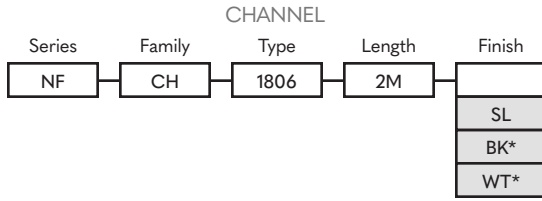

ORDER GUIDE BENDABLE

1806

PART NUMBER BUILDER:

Notes:

- *Lead-time 7-9 weeks
- Lenses are suitable for outdoor use with respect to exposure to ultraviolet light and water exposure in accordance with UL 746C. Every 2M of channel comes with 4 mounting clips and 2 end caps, one with a hole and one solid.