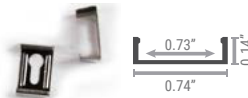

ORDER GUIDE BENDABLE

1806

PART NUMBER BUILDER:

Notes:

- *Lead-time 7-9 weeks
- Lenses are suitable for outdoor use with respect to exposure to ultraviolet light and water exposure in accordance with UL 746C. Every 2M of channel comes with 4 mounting clips and 2 end caps, one with a hole and one solid.

ENVIRONMENT AND DIMENSIONS

MOUNTING OPTIONS

Mount with Clips

Part Number

NF-CH-1806-CLIP

Adjustable Clip

Angles: 0°/15°/30°/45°/60°/75°/90°

Part Number