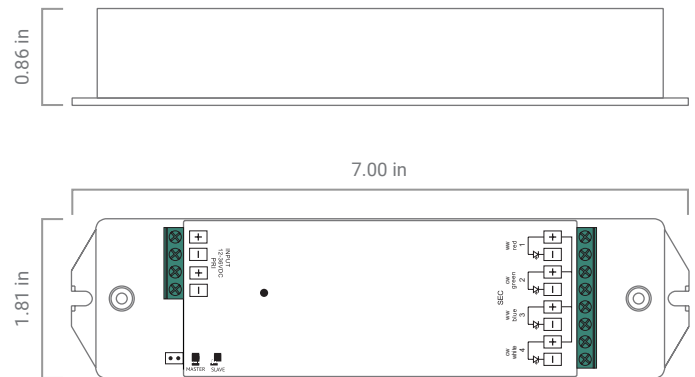

## DIMENSIONS

## S3I WIRELESS RECIEVER

NF-S3I-WR-1009

Input Voltage	12 ~ 36 VDC
Output Current	4 x 5 A
Output Power	240 ~ 720W

Nova Flex LED, LLC. retains the right to modify the design of our products at any time as part of the company's continual product improvement program.