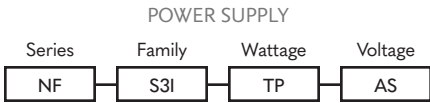

PART NUMBER

Notes:

DATA

	DC	AC
Output Signal	RF Signal	RF Signal
Power Supply	12 ~ 24 VDC	100 ~ 240 VAC
Power Consumption	200 mA	15 mA
Operating Temperature	32° to 104° F (0° to 40° C)	
Relative Humidity	8 ~ 80%	
Wireless Range	50' Ft (15.2 m)	

Low Voltage Power Supply Required