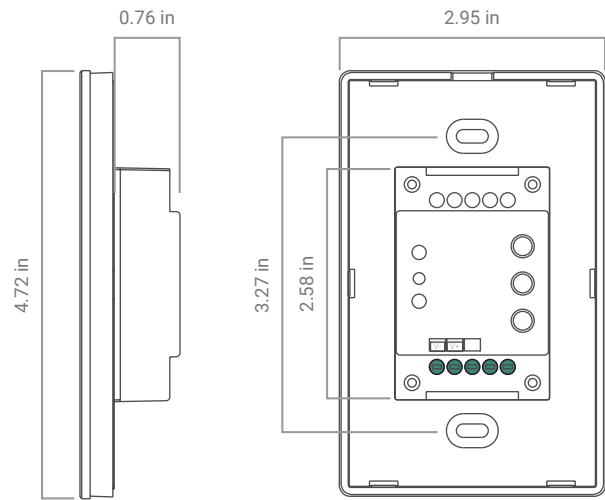

# ORDER GUIDE - POWER & CONTROL ADJUSTABLE TOUCH PANEL | S3I

PART NUMBER

Notes:

## DATA

	DC	AC
Output Signal	RF Signal	RF Signal
Power Supply	12 ~ 24 VDC	100 ~ 240 VAC
Power Consumption	200 mA	15 mA
Operating Temperature	32° to 104° F (0° to 40° C)	
Relative Humidity	8 ~ 80%	
Wireless Range	50' Ft (15.2 m)	

## DIMENSIONS

## S3I WIRELESS RECIEVER

NF-S3I-WR-1009

Input Voltage	12 ~ 36 VDC
Output Current	4 x 5 A
Output Power	240 ~ 720W

Nova Flex LED, LLC. retains the right to modify the design of our products at any time as part of the company's continual product improvement program.