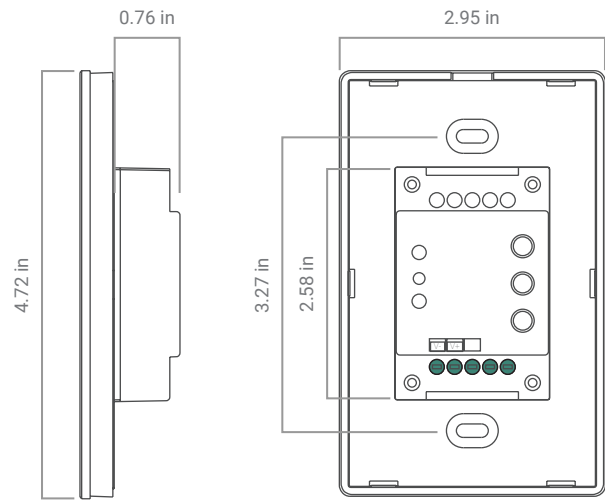

ORDER GUIDE - POWER & CONTROL STATIC TOUCH PANEL | S3I

PART NUMBER

Notes:

DATA

	DC	AC
Output Signal	RF Signal	RF Signal
Power Supply	12 ~ 24 VDC	100 ~ 240 VAC
Power Consumption	200 mA	15 mA
Operating Temperature	32° to 104° F (0° to 40° C)	
Relative Humidity	8 ~ 80%	
Wireless Range	65+’ Ft (19.8 m)	

Low Voltage Power Supply Required

DIMENSIONS

S3I WIRELESS RECIEVER

NF-S3I-WR-1009

Input Voltage	12 ~ 36 VDC
Output Current	4 x 5 A
Output Power	240 ~ 720W

Nova Flex LED, LLC. retains the right to modify the design of our products at any time as part of the company's continual product improvement program.