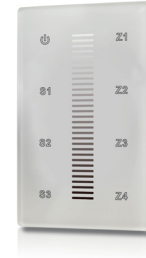

ORDER GUIDE - POWER & CONTROL STATIC TOUCH PANEL | S3I

PART NUMBER

Notes:

DATA

	DC	AC
Output Signal	RF Signal	RF Signal
Power Supply	12 ~ 24 VDC	100 ~ 240 VAC
Power Consumption	200 mA	15 mA
Operating Temperature	32° to 104° F (0° to 40° C)	
Relative Humidity	8 ~ 80%	
Wireless Range	65+’ Ft (19.8 m)	

Low Voltage Power Supply Required

DIMENSIONS

S3I WIRELESS RECIEVER

NF-S3I-WR-1009

Input Voltage	12 ~ 36 VDC
Output Current	4 x 5 A
Output Power	240 ~ 720W

Nova Flex LED, LLC. retains the right to modify the design of our products at any time as part of the company's continual product improvement program.