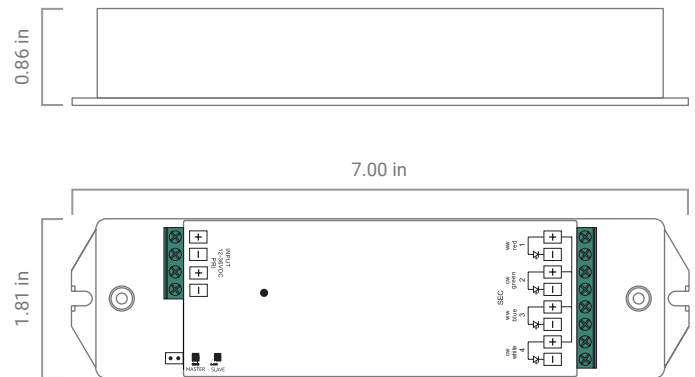

ORDER GUIDE - POWER & CONTROL STATIC TOUCH PANEL | S3I

PART NUMBER

Notes:

DATA

	DC	AC
Output Signal	RF Signal	RF Signal
Power Supply	12 ~ 24 VDC	100 ~ 240 VAC
Power Consumption	200 mA	15 mA
Operating Temperature	32° to 104° F (0° to 40° C)	
Relative Humidity	8 ~ 80%	
Wireless Range	65+’ Ft (19.8 m)	

Low Voltage Power Supply Required

DIMENSIONS

S3I WIRELESS RECIEVER

NF-S3I-WR-1009

Input Voltage	12 ~ 36 VDC
Output Current	4 x 5 A
Output Power	240 ~ 720W

Nova Flex LED, LLC. retains the right to modify the design of our products at any time as part of the company's continual product improvement program.