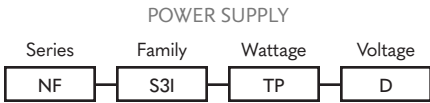

ORDER GUIDE - POWER & CONTROL STATIC TOUCH PANEL | S3I

PART NUMBER

Notes:

DATA

	DC	AC
Output Signal	RF Signal	RF Signal
Power Supply	12 ~ 24 VDC	100 ~ 240 VAC
Power Consumption	200 mA	15 mA
Operating Temperature	32° to 104° F (0° to 40° C)	
Relative Humidity	8 ~ 80%	
Wireless Range	65+’ Ft (19.8 m)	

Low Voltage Power Supply Required

DIMENSIONS

S3I WIRELESS RECIEVER

NF-S3I-WR-1009

Input Voltage	12 ~ 36 VDC
Output Current	4 x 5 A
Output Power	240 ~ 720W

Nova Flex LED, LLC. retains the right to modify the design of our products at any time as part of the company's continual product improvement program.