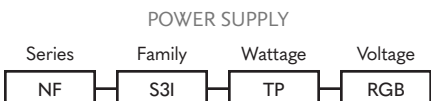

# ORDER GUIDE - POWER & CONTROL RGB TOUCH PANEL | S3I

PART NUMBER

Notes:

## DATA

	DC	AC
Output Signal	RF Signal	RF Signal
Power Supply	12 ~ 24 VDC	100 ~ 240 VAC
Power Consumption	200 mA	15 mA
Operating Temperature	32° to 104° F (0° to 40° C)	
Relative Humidity	8 ~ 80%	
Wireless Range	50' Ft (15.2 m)	

## S3I WIRELESS RECIEVER

NF-S3I-WR-1009

Input Voltage	12 ~ 36 VDC
Output Current	4 x 5 A
Output Power	240 ~ 720W

Nova Flex LED, LLC. retains the right to modify the design of our products at any time as part of the company's continual product improvement program.