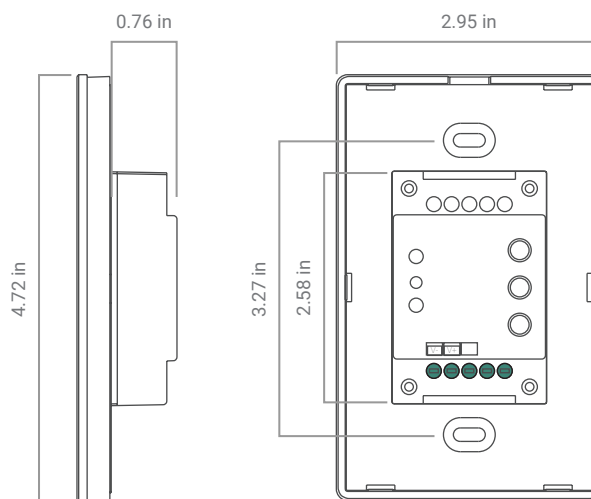

# ORDER GUIDE - POWER & CONTROL RGB TOUCH PANEL | S3I

PART NUMBER

Notes:

## DATA

	DC	AC
Output Signal	RF Signal	RF Signal
Power Supply	12 ~ 24 VDC	100 ~ 240 VAC
Power Consumption	200 mA	15 mA
Operating Temperature	32° to 104° F (0° to 40° C)	
Relative Humidity	8 ~ 80%	
Wireless Range	50' Ft (15.2 m)	

## DIMENSIONS

## S3I WIRELESS RECIEVER

NF-S3I-WR-1009

Input Voltage	12 ~ 36 VDC
Output Current	4 x 5 A
Output Power	240 ~ 720W

Nova Flex LED, LLC. retains the right to modify the design of our products at any time as part of the company's continual product improvement program.