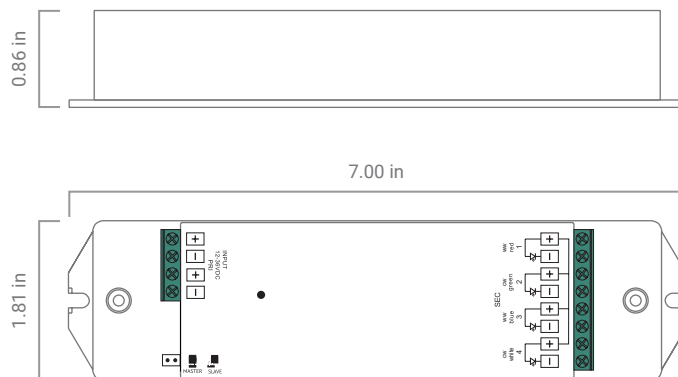

# ORDER GUIDE - POWER & CONTROL RGB TOUCH PANEL | S3I

PART NUMBER

Notes:

## DATA

	DC	AC
Output Signal	RF Signal	RF Signal
Power Supply	12 ~ 24 VDC	100 ~ 240 VAC
Power Consumption	200 mA	15 mA
Operating Temperature	32° to 104° F (0° to 40° C)	
Relative Humidity	8 ~ 80%	
Wireless Range	50' Ft (15.2 m)	

## DIMENSIONS

## S3I WIRELESS RECIEVER

NF-S3I-WR-1009

Input Voltage	12 ~ 36 VDC
Output Current	4 x 5 A
Output Power	240 ~ 720W

Nova Flex LED, LLC. retains the right to modify the design of our products at any time as part of the company's continual product improvement program.