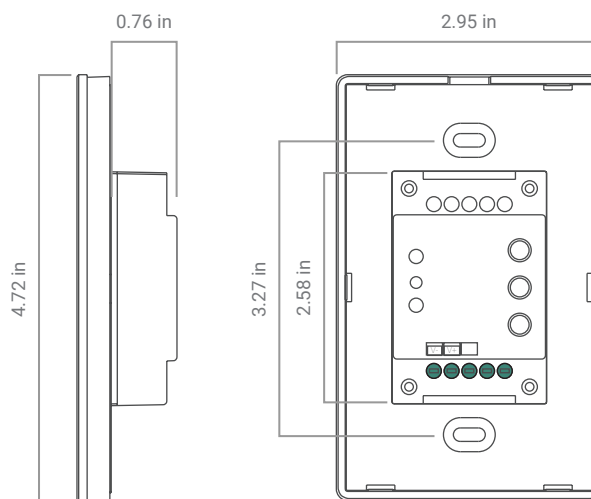

# ORDER GUIDE - POWER & CONTROL RGBW TOUCH PANEL | S3I

PART NUMBER

Notes:

## DATA

	DC	AC
Output Signal	RF Signal	RF Signal
Power Supply	12 ~ 24 VDC	100 ~ 240 VAC
Power Consumption	20 mA	20 mA
Operating Temperature	32° to 104° F (0° to 40° C)	
Relative Humidity	8 ~ 80%	
Wireless Range	50' Ft (15.4 m)	

## DIMENSIONS

## S3I WIRELESS RECIEVER

NF-S3I-WR-1009

Input Voltage	12 ~ 36 VDC
Output Current	4 x 5 A
Output Power	240 ~ 720W

Nova Flex LED, LLC. retains the right to modify the design of our products at any time as part of the company's continual product improvement program.