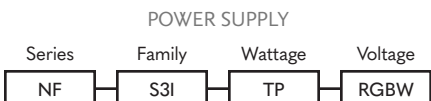

# ORDER GUIDE - POWER & CONTROL RGBW TOUCH PANEL | S3I

PART NUMBER

Notes:

## DATA

	DC	AC
Output Signal	RF Signal	RF Signal
Power Supply	12 ~ 24 VDC	100 ~ 240 VAC
Power Consumption	20 mA	20 mA
Operating Temperature	32° to 104° F (0° to 40° C)	
Relative Humidity	8 ~ 80%	
Wireless Range	50' Ft (15.4 m)	