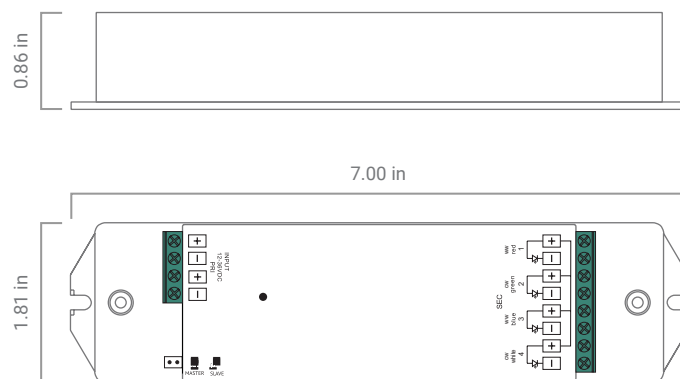

# ORDER GUIDE - POWER & CONTROL RGBW TOUCH PANEL | S3I

PART NUMBER

Notes:

## DATA

	DC	AC
Output Signal	RF Signal	RF Signal
Power Supply	12 ~ 24 VDC	100 ~ 240 VAC
Power Consumption	20 mA	20 mA
Operating Temperature	32° to 104° F (0° to 40° C)	
Relative Humidity	8 ~ 80%	
Wireless Range	50' Ft (15.4 m)	

## DIMENSIONS

## S3I WIRELESS RECIEVER

NF-S3I-WR-1009

Input Voltage	12 ~ 36 VDC
Output Current	4 x 5 A
Output Power	240 ~ 720W

Nova Flex LED, LLC. retains the right to modify the design of our products at any time as part of the company's continual product improvement program.