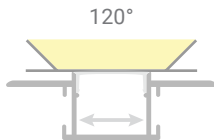

CUTOFF

Nova Flex LED, LLC. retains the right to modify the design of our products at any time as part of the company's continual product improvement program.