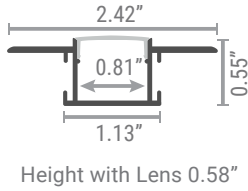

ENVIRONMENT AND DIMENSIONS

MOUNTING OPTIONS