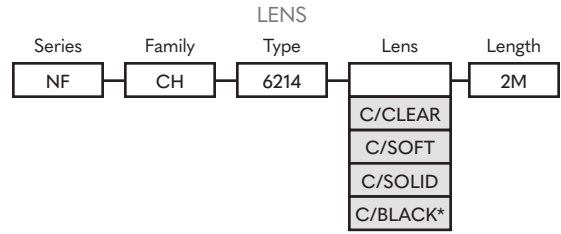

ORDER GUIDE

MUD IN

6214

PART NUMBER BUILDER:

Notes:

- *Lead-time 7-9 weeks
- Lenses are suitable for outdoor use with respect to exposure to ultraviolet light and water exposure in accordance with UL 746C. Every 2M of channel comes with 4 mounting clips and 2 end caps, one with a hole and one solid.