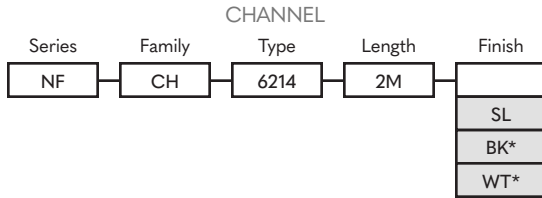

ORDER GUIDE

MUD IN

6214

PART NUMBER BUILDER:

Notes:

- *Lead-time 7-9 weeks
- Lenses are suitable for outdoor use with respect to exposure to ultraviolet light and water exposure in accordance with UL 746C. Every 2M of channel comes with 4 mounting clips and 2 end caps, one with a hole and one solid.