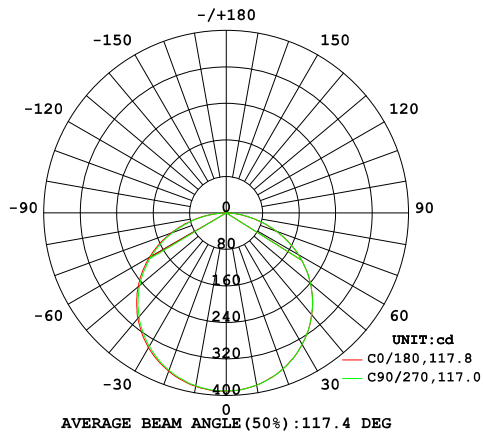

ILLUMINATION DETAILS @ 3500K

POWER DETAILS

Watts Per Foot	4.2 W/Ft
Voltage	120 VDC
Wire Size	18 AWG
Lead	1.64 Feet / 4.92 Feet
Jumper	3" Inch Min / 48" Inch Max
Lumen Maintenance	50,000 Indoor Hours 36,000 Outdoor Hours
Waranty	5 Years
Certifications	ETL Listed RoHS Compliant

Beam Angle	120°
CRI/R9 at 3000K	82 / 84
Rf/Rg at 3000K	82 / 94
CCT Binning SDCM	Neon < 5 / LED < 2.3
Lumens / Ft	280 - 284
Efficacy (L/W)	66 - 70
CCT Range	2700K - 6500K

CCT	Lumens/Ft	CRI Ra	CRI R9	TM30 Rf	TM30 Rg
2700K	280	82	4	82	94
3000K	284	82	4	82	94
3500K	284	82	4	82	94
4000K	284	82	4	82	94
5000K	284	82	4	82	94
6500K	284	82	4	82	94

Nova Flex LED, LLC retains the right to modify the design of our products at any time as part of the company's continual product improvement program

PROJECT

FIXTURE

PHASE

DATE

Rev: Sep.28.23.11:28

800.595.6302

novaflexled.com