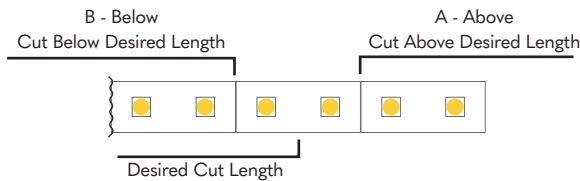

ORDER GUIDE - SIGNATURE SERIES

SS-TWH | TUNABLE WHITE

ORDER CODE BUILDER:

EXAMPLE ORDER CODE: SS-TWH-24-3.0-DRY-22/30-SF90-A-CLW-BE-60-BE-5

Notes:

1. Tolerances are +/- 5%
2. For continuous links consult the factory
3. Values are minimums

LENGTH - AS AN ASSEMBLY

For continuous links consult the factory

Single Fed - Length in Inches - 3 digits

Double Fed - Length in Inches - 3 digits

WIRE IN

CUT POINT

If desired strip length is not possible, should the factory cut above or below your desired length: