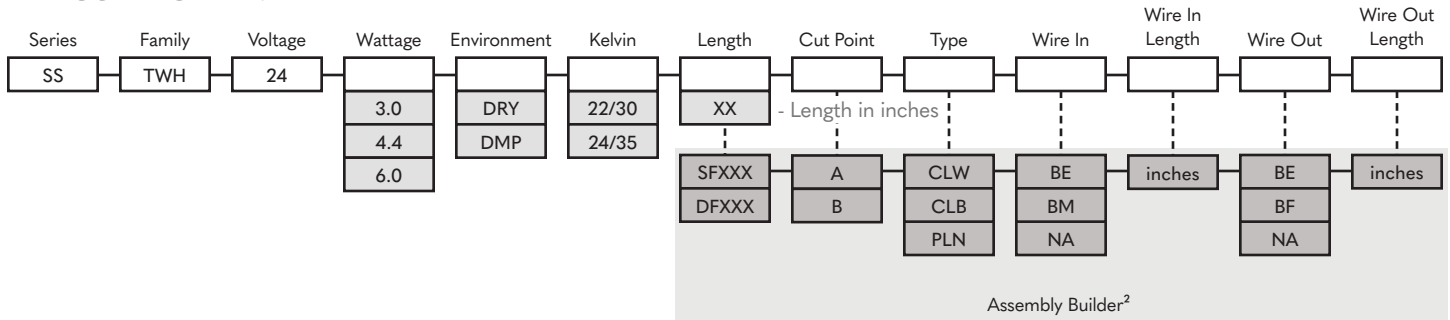

ORDER GUIDE - SIGNATURE SERIES

SS-TWH | TUNABLE WHITE

ORDER CODE BUILDER:

EXAMPLE ORDER CODE: SS-TWH-24-3.0-DRY-22/30-SF90-A-CLW-BE-60-BE-5

- Notes:
1. Tolerances are +/- 5%
 2. For continuous links consult the factory
 3. Values are minimums

LENGTH - AS AN ASSEMBLY

For continuous links consult the factory

Single Fed - Length in Inches - 3 digits

Double Fed - Length in Inches - 3 digits

WIRE IN

CUT POINT

If desired strip length is not possible, should the factory cut above or below your desired length:

WIRE OUT

WIRE TYPE

Wire environment will match Linear environment

CLW	Class 2 White
CLB	Class 2 Black
PLN	Plenum

Nova Flex retains the right to modify the design of our products at any time as part of the company's continual product improvement program