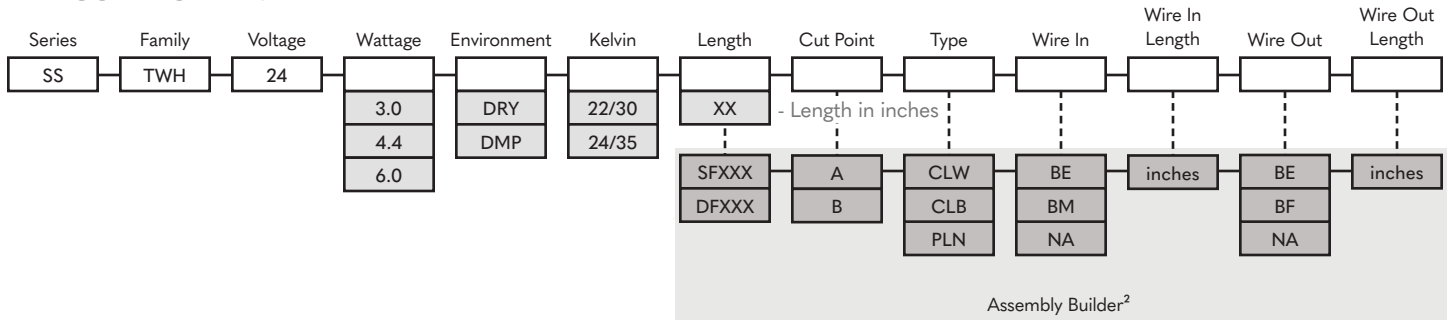

ORDER GUIDE - SIGNATURE SERIES

SS-TWH | TUNABLE WHITE

ORDER CODE BUILDER:

EXAMPLE ORDER CODE: SS-TWH-24-3.0-DRY-22/30-SF90-A-CLW-BE-60-BE-5

Notes:

1. Tolerances are +/- 5%
2. For continuous links consult the factory
3. Values are minimums

LENGTH - AS AN ASSEMBLY

For continuous links consult the factory

Single Fed - Length in Inches - 3 digits

Double Fed - Length in Inches - 3 digits

WIRE IN

CUT POINT

If desired strip length is not possible, should the factory cut above or below your desired length:

WIRE OUT

WIRE TYPE

Wire environment will match Linear environment

CLW	Class 2 White
CLB	Class 2 Black
PLN	Plenum

Nova Flex retains the right to modify the design of our products at any time as part of the company's continual product improvement program