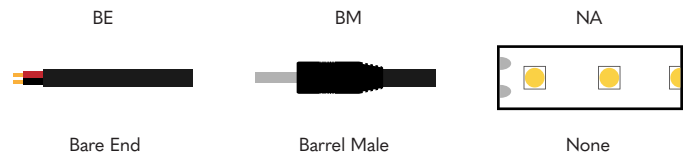

ORDER GUIDE - SIGNATURE SERIES

SS-TWH | TUNABLE WHITE

ORDER CODE BUILDER:

EXAMPLE ORDER CODE: SS-TWH-24-3.0-DRY-22/30-SF90-A-CLW-BE-60-BE-5

- Notes:
1. Tolerances are +/- 5%
 2. For continuous links consult the factory
 3. Values are minimums

LENGTH - AS AN ASSEMBLY

For continuous links consult the factory

Single Fed - Length in Inches - 3 digits

Double Fed - Length in Inches - 3 digits

WIRE IN

CUT POINT

If desired strip length is not possible, should the factory cut above or below your desired length:

WIRE OUT

WIRE TYPE

Wire environment will match Linear environment

CLW	Class 2 White
CLB	Class 2 Black
PLN	Plenum

Nova Flex retains the right to modify the design of our products at any time as part of the company's continual product improvement program