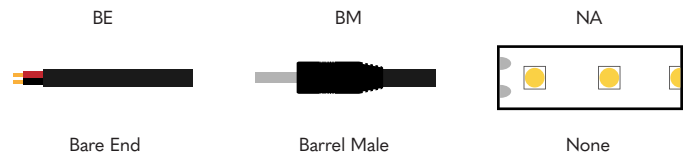

ORDER GUIDE - SIGNATURE SERIES

SS-TWH | TUNABLE WHITE

ORDER CODE BUILDER:

EXAMPLE ORDER CODE: SS-TWH-24-3.0-DRY-22/30-SF90-A-CLW-BE-60-BE-5

Notes:

1. Tolerances are +/- 5%
2. For continuous links consult the factory
3. Values are minimums

LENGTH - AS AN ASSEMBLY

For continuous links consult the factory

Single Fed - Length in Inches - 3 digits

Double Fed - Length in Inches - 3 digits

WIRE IN

CUT POINT

If desired strip length is not possible, should the factory cut above or below your desired length:

WIRE OUT

WIRE TYPE

Wire environment will match Linear environment

CLW	Class 2 White
CLB	Class 2 Black
PLN	Plenum

Nova Flex retains the right to modify the design of our products at any time as part of the company's continual product improvement program