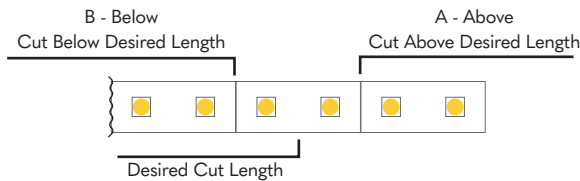

ORDER GUIDE - SIGNATURE SERIES

SS-TWH | TUNABLE WHITE

ORDER CODE BUILDER:

EXAMPLE ORDER CODE: SS-TWH-24-3.0-DRY-22/30-SF90-A-CLW-BE-60-BE-5

- Notes:
1. Tolerances are +/- 5%
 2. For continuous links consult the factory
 3. Values are minimums

LENGTH - AS AN ASSEMBLY

For continuous links consult the factory

Single Fed - Length in Inches - 3 digits

Double Fed - Length in Inches - 3 digits

WIRE IN

CUT POINT

If desired strip length is not possible, should the factory cut above or below your desired length: