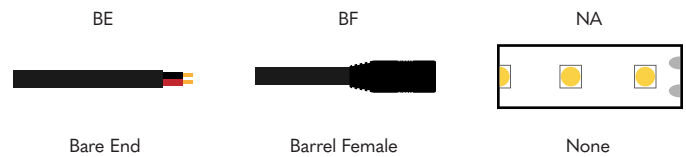

ORDER GUIDE - SIGNATURE SERIES

SS-TWH | TUNABLE WHITE

ORDER CODE BUILDER:

EXAMPLE ORDER CODE: SS-TWH-24-3.0-DRY-22/30-SF90-A-CLW-BE-60-BE-5

- Notes:
1. Tolerances are +/- 5%
 2. For continuous links consult the factory
 3. Values are minimums

LENGTH - AS AN ASSEMBLY

For continuous links consult the factory

Single Fed - Length in Inches - 3 digits

Double Fed - Length in Inches - 3 digits

WIRE IN

CUT POINT

If desired strip length is not possible, should the factory cut above or below your desired length:

WIRE OUT

WIRE TYPE

Wire environment will match Linear environment

CLW	Class 2 White
CLB	Class 2 Black
PLN	Plenum

Nova Flex retains the right to modify the design of our products at any time as part of the company's continual product improvement program