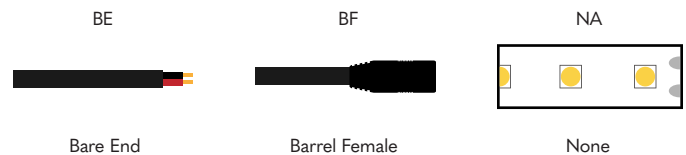

ORDER GUIDE - SIGNATURE SERIES

SS-TWH | TUNABLE WHITE

ORDER CODE BUILDER:

EXAMPLE ORDER CODE: SS-TWH-24-3.0-DRY-22/30-SF90-A-CLW-BE-60-BE-5

Notes:

1. Tolerances are +/- 5%
2. For continuous links consult the factory
3. Values are minimums

LENGTH - AS AN ASSEMBLY

For continuous links consult the factory

Single Fed - Length in Inches - 3 digits

Double Fed - Length in Inches - 3 digits

WIRE IN

CUT POINT

If desired strip length is not possible, should the factory cut above or below your desired length:

WIRE OUT

WIRE TYPE

Wire environment will match Linear environment

CLW	Class 2 White
CLB	Class 2 Black
PLN	Plenum

Nova Flex retains the right to modify the design of our products at any time as part of the company's continual product improvement program