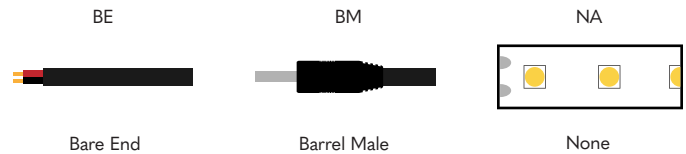

ORDER GUIDE - SIGNATURE SERIES

SS-FSM | FULL SPECTRUM

ORDER CODE BUILDER:

EXAMPLE ORDER CODE: SS-FSM-24-3.0-DRY-32-SF90-A-CLW-BE-60-BE-5

1. Notes:
1. Tolerances are +/- 5%
  2. For continuous links consult the factory
  3. Values are minimums

LENGTH - AS AN ASSEMBLY

For continuous links consult the factory

WIRE IN

CUT POINT

If desired strip length is not possible, should the factory cut above or below your desired length:

WIRE OUT

WIRE TYPE

Wire environment will match Linear environment

CLW	Class 2 White
CLB	Class 2 Black
PLN	Plenum

Nova Flex retains the right to modify the design of our products at any time as part of the company's continual product improvement program

PROJECT

FIXTURE

PHASE

DATE

Rev: Jul.17.24.01:40

800.595.6302

novaflexled.com