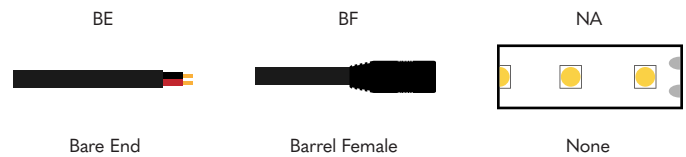

WIRE OUT

WIRE TYPE

Wire environment will match Linear environment

CLW	Class 2 White
CLB	Class 2 Black
PLN	Plenum

Nova Flex retains the right to modify the design of our products at any time as part of the company's continual product improvement program

PROJECT

FIXTURE

PHASE

DATE

Rev: Jul.17.24.01:40

800.595.6302

novaflexled.com