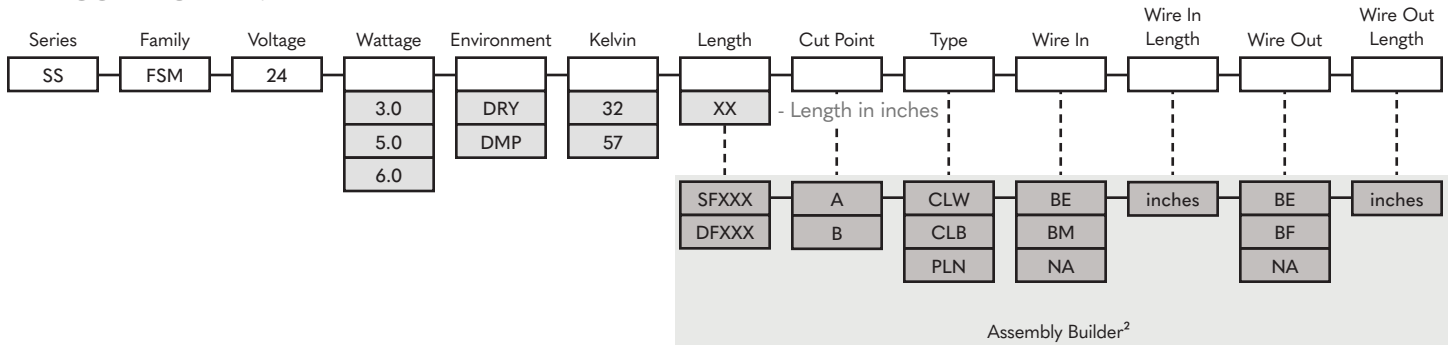

# ORDER GUIDE - SIGNATURE SERIES

### EXAMPLE ORDER CODE: SS-FSM-24-3.0-DRY-32-SF90-A-CLW-BE-60-BE-5

- Notes:
1. Tolerances are +/- 5%
  2. For continuous links consult the factory
  3. Values are minimums