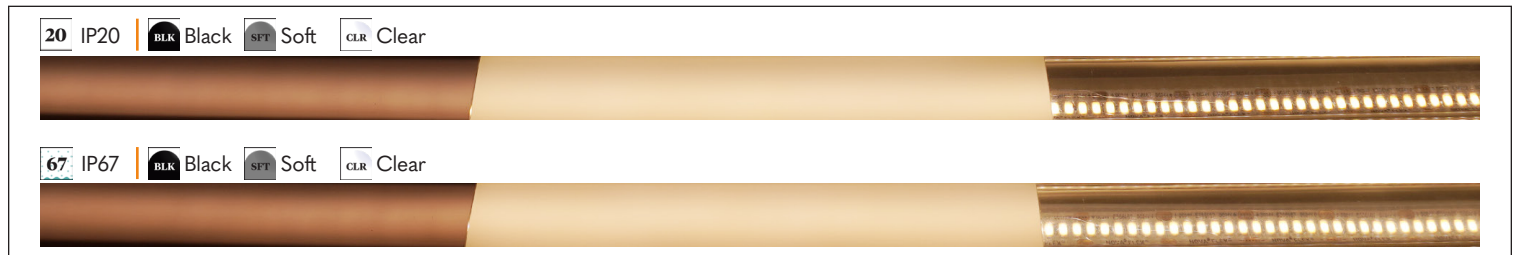

PROJECT

FIXTURE

PHASE

DATE

Rev: Sep.26.24.11:47

800.595.6302

novaflexled.com

RESOURCE - CHANNEL LENS DOTTING NFDS AND NFPS

IP RATING

20 IP20 67 IP67

LENS TYPE

BLK Black SLD Solid SFT Soft CLR Clear

UNV 2217

UNV 3560

Nova Flex retains the right to modify the design of our products at any time as part of the company's continual product improvement program