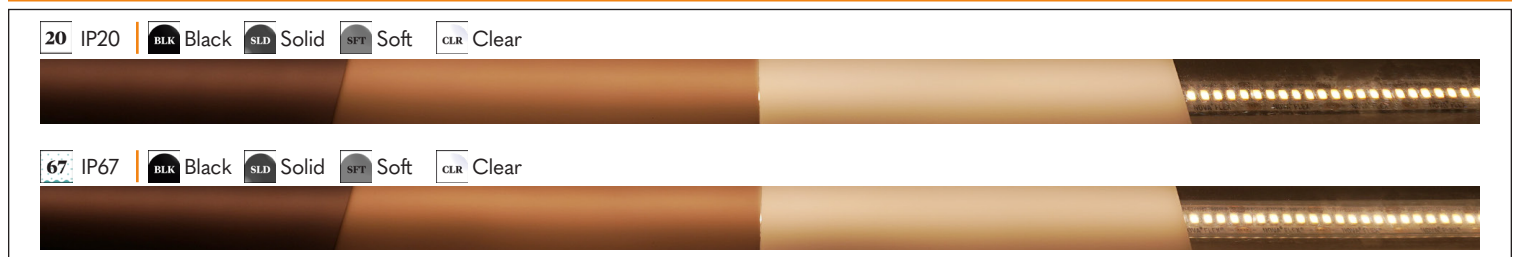

RESOURCE - CHANNEL LENS DOTTING NFDS AND NFPS

IP RATING

☒ 20 IP20 ☒ 67 IP67

LENS TYPE

☒ BLK Black ☒ SLD Solid ☒ SFT Soft ☐ CLR Clear

MUD 6214

REC 2515

REC 4540

REC 6017

SUR 1707

Nova Flex retains the right to modify the design of our products at any time as part of the company's continual product improvement program

PROJECT

FIXTURE

PHASE

DATE

Rev: Sep.26.24.11:47

800.595.6302

novaflexled.com