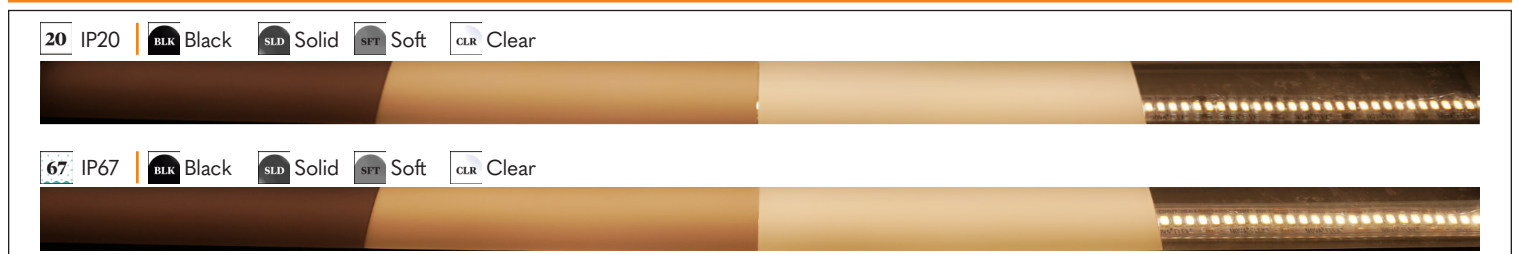

BND 3916

Nova Flex retains the right to modify the design of our products at any time as part of the company's continual product improvement program

PROJECT

FIXTURE

PHASE

DATE

Rev: Sep.26.24.11:47

800.595.6302

novaflexled.com