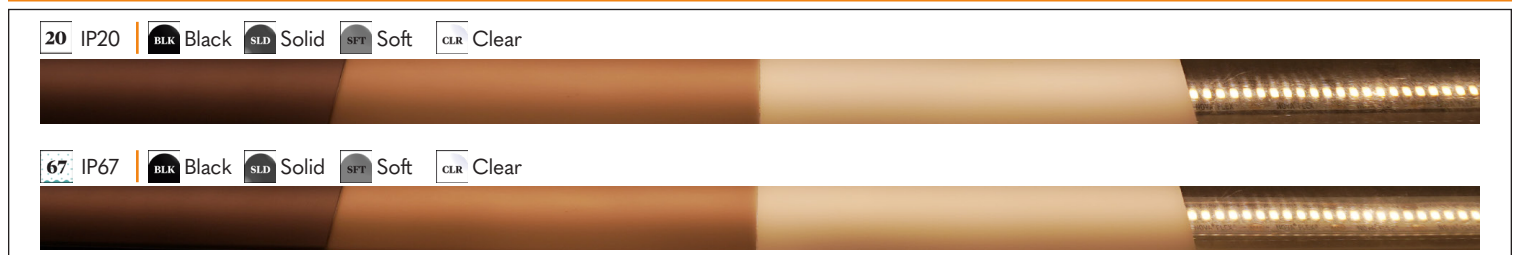

BLK Black SLD Solid SFT Soft CLR Clear

SUR 1813

SUR 3060

SUR 3525

SUR 4517

SUS 3030

Nova Flex retains the right to modify the design of our products at any time as part of the company's continual product improvement program