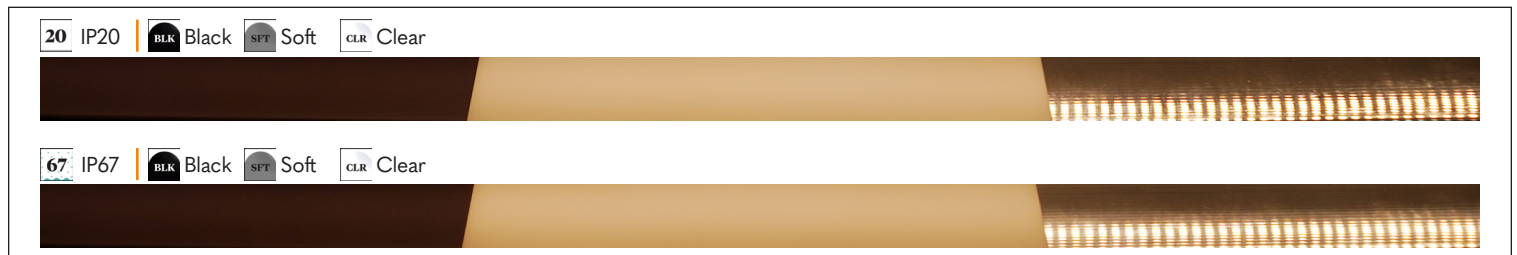

BLK Black SLD Solid SFT Soft CLR Clear

SUR 1813

SUR 3060

SUR 3525

SUR 4517

SUS 3030

Nova Flex retains the right to modify the design of our products at any time as part of the company's continual product improvement program