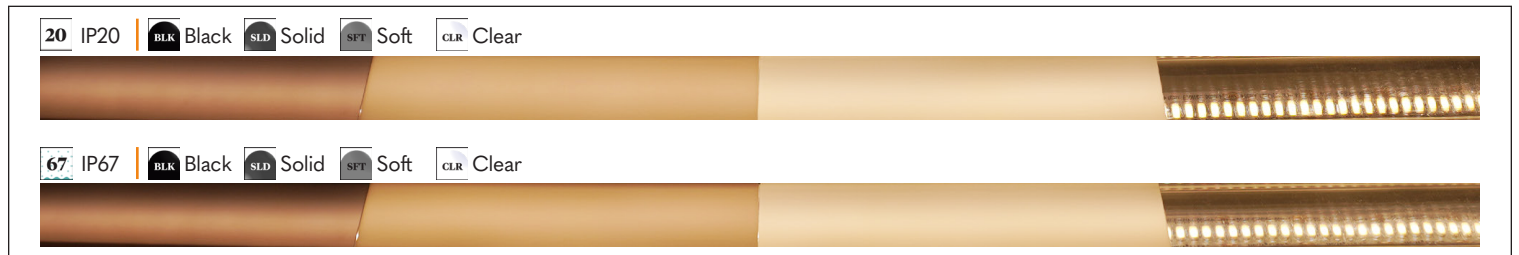

800.595.6302

novaflexled.com

RESOURCE - CHANNEL LENS DOTTING NFDS AND NFPS

IP RATING

20 IP20 67 IP67

LENS TYPE

BLK Black SLD Solid SFT Soft CLR Clear

MUD 6214