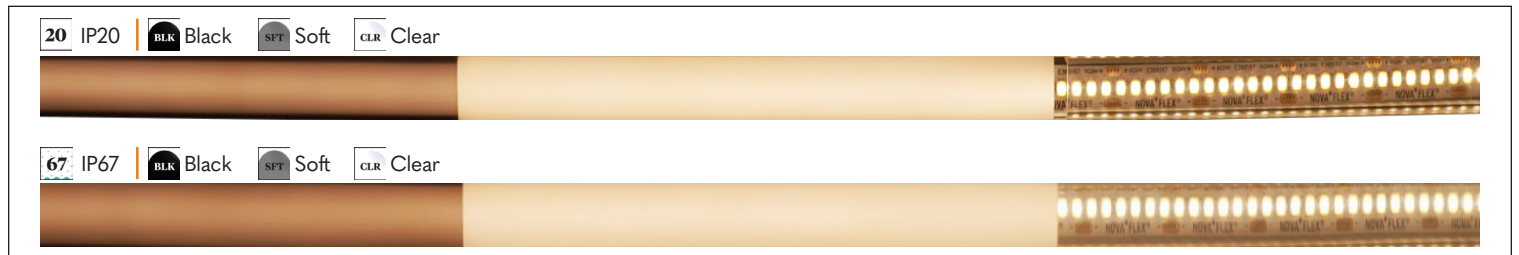

RESOURCE - CHANNEL LENS DOTTING NFDS AND NFPS

IP RATING

20 IP20 67 IP67

LENS TYPE

BLK Black SLD Solid SFT Soft CLR Clear

ANG 1919U

ANG 3030-R

ANG 3030-S

800.595.6302

novaflexled.com

RESOURCE - CHANNEL LENS DOTTING NFDS AND NFPS

IP RATING

20 IP20 67 IP67

LENS TYPE

BLK Black SLD Solid SFT Soft CLR Clear

MUD 6214