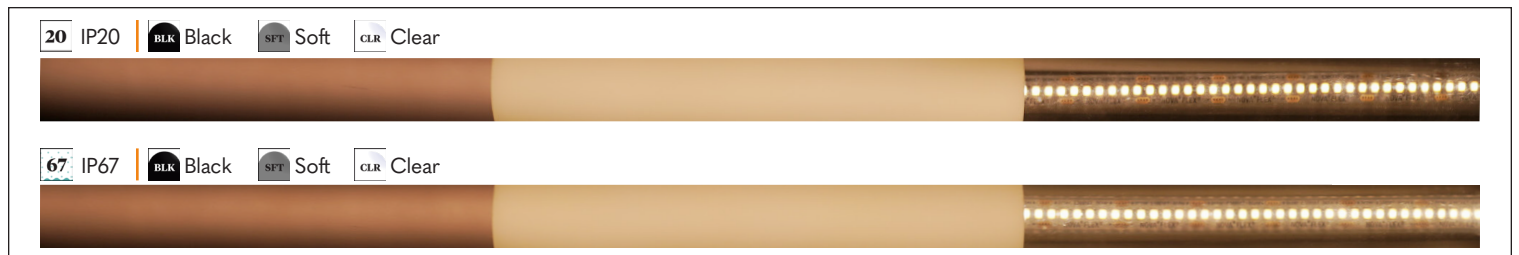

RESOURCE - CHANNEL LENS DOTTING NFDS AND NFPS

IP RATING

20 IP20 67 IP67

LENS TYPE

BLK Black SLD Solid SFT Soft CLR Clear

ANG 1919U

ANG 3030-R

ANG 3030-S

800.595.6302

novaflexled.com

RESOURCE - CHANNEL LENS DOTTING NFDS AND NFPS

IP RATING

20 IP20 67 IP67

LENS TYPE

BLK Black SLD Solid SFT Soft CLR Clear

MUD 6214