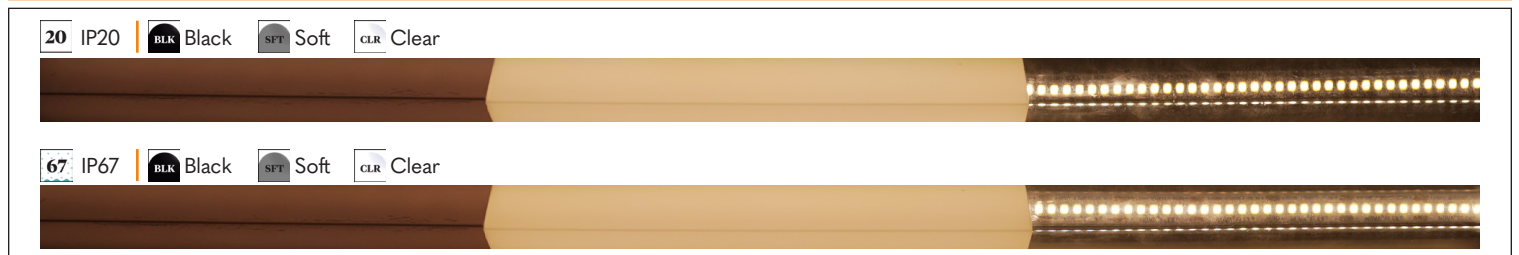

RESOURCE - CHANNEL LENS DOTTING NFDS AND NFPS

IP RATING

20 IP20 67 IP67

LENS TYPE

BLK Black SLD Solid SFT Soft CLR Clear

ANG 1919U

ANG 3030-R

ANG 3030-S

800.595.6302

novaflexled.com

RESOURCE - CHANNEL LENS DOTTING NFDS AND NFPS

IP RATING

20 IP20 67 IP67

LENS TYPE

BLK Black SLD Solid SFT Soft CLR Clear

MUD 6214