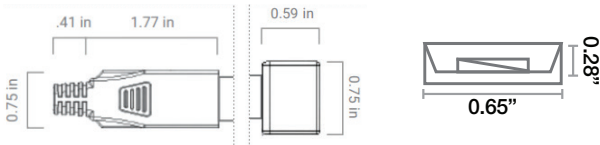

## 120V FLEX LINE STC 2.9W

PART NUMBER:

- Notes:**
- All configurations require a 7-9 week lead time.
  - Minimum Order Quantity is 164' Feet

### DIMENSIONS (INCHES UNLESS SHOWN)

### PHYSICAL

Environment	Damp (IP65)
Ambient Temp	-4° to 113°F (-20° to 45°C)
Cut Length	4" Inches (10.16 cm)
Min. Bend Diameter	≥3.94" Inches (Top - Vertical Bend)
Max Run	164' Feet (49.98 m)
Dimensions	W: 0.65" Inches (16.5 mm) H: 0.28" Inches (7.11 mm)