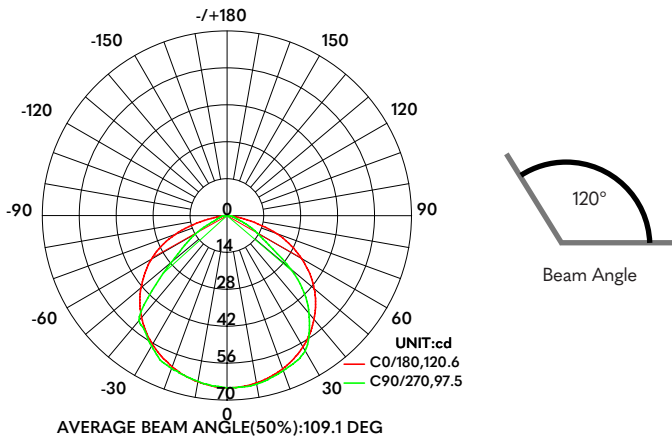

## 120V FLEX LINE STC 2.9W

PART NUMBER:

- Notes:**
- All configurations require a 7-9 week lead time.
  - Minimum Order Quantity is 164' Feet

### DIMENSIONS (INCHES UNLESS SHOWN)

### PHYSICAL

Environment	Damp (IP65)
Ambient Temp	-4° to 113°F (-20° to 45°C)
Cut Length	4" Inches (10.16 cm)
Min. Bend Diameter	≥3.94" Inches (Top - Vertical Bend)
Max Run	164' Feet (49.98 m)
Dimensions	W: 0.65" Inches (16.5 mm) H: 0.28" Inches (7.11 mm)

### ILLUMINATION DETAILS

CCT	Output L/Ft	Efficacy L/W
BLUE	39	13
YELLOW	170	58