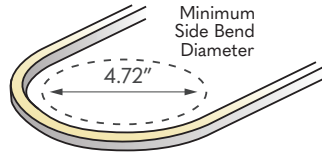

ORDER GUIDE - TOP BEND STATIC COLOR

120V TOP BEND STC 3.0W

PART NUMBER:

Series	Family	Environment	Voltage	Bend	Color
NF	NEON	O	120V	TB	
					R - Red
					G - Green
					B - Blue
					A - Amber
					P - Pink

Notes:

1. Lead-time for custom finish on all orders is 4-6 weeks.

DIMENSIONS

(INCHES UNLESS SHOWN)

PHYSICAL

Environment	IP65
Ambient Temp	-4° to 113°F (-20° to 45°C)
Cut Length	12" Inches (30.48 cm)
Min. Bend Diameter	6.3" Inches (16 cm)
Max Run	164' Feet (49.99 m)
Dimensions	W: 0.83" Inches (21.08 mm) H: 0.59" Inches (14.99 mm)

ILLUMINATION DETAILS (RED)

POWER DETAILS

Watts Per Foot	3.0 W/Ft
Voltage	120 VDC
Wire Size	18 AWG
Lead	1.64' Feet or 4.92' Feet
Jumper	3" Inch Min / 48" Inch Max
Dimming	Phase-cut/triac
Dimming Control	Dimmers Confirmed to be Compatible: Take care not to exceed the dimmer's power rating, recommended max run lengths noted below: Triac, Lutron DVCL-153P (max 133') Triac, Lutron DVELV-300P (max 66') Triac, Lutron DVLV-10P (all lengths, up to 164' max run of strip)