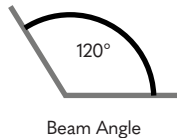

Notes:

1. Lead-time for custom finish on all orders is 4-6 weeks.

DIMENSIONS

(INCHES UNLESS SHOWN)

PHYSICAL

Environment	IP65
Ambient Temp	-4° to 113°F (-20° to 45°C)
Cut Length	12" Inches (30.48 cm)
Min. Bend Diameter	6.3" Inches (16 cm)
Max Run	164' Feet (49.99 m)
Dimensions	W: 0.83" Inches (21.08 mm) H: 0.59" Inches (14.99 mm)

ILLUMINATION DETAILS (RED)

POWER DETAILS

Watts Per Foot	3.0 W/Ft
Voltage	120 VDC
Wire Size	18 AWG
Lead	1.64' Feet or 4.92' Feet
Jumper	3" Inch Min / 48" Inch Max
Dimming	Phase-cut/triac
Dimming Control	Dimmers Confirmed to be Compatible: Take care not to exceed the dimmer's power rating, recommended max run lengths noted below: Triac, Lutron DVCL-153P (max 133') Triac, Lutron DVELV-300P (max 66') Triac, Lutron DVLV-10P (all lengths, up to 164' max run of strip)