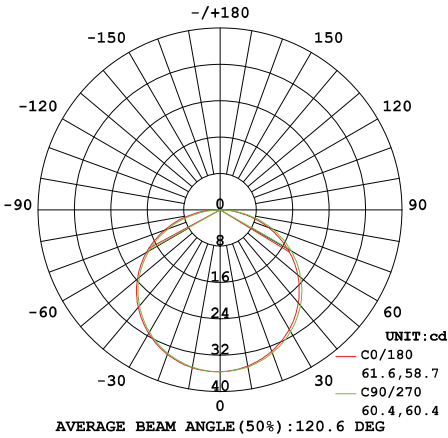

ORDER GUIDE - TOP BEND STATIC COLOR

120V TOP BEND STC 3.0W

PART NUMBER:

Series	Family	Environment	Voltage	Bend	Color
NF	NEON	O	120V	TB	
					R - Red
					G - Green
					B - Blue
					A - Amber
					P - Pink

Notes:

1. Lead-time for custom finish on all orders is 4-6 weeks.

DIMENSIONS

(INCHES UNLESS SHOWN)

PHYSICAL

Environment	IP65
Ambient Temp	-4° to 113°F (-20° to 45°C)
Cut Length	12" Inches (30.48 cm)
Min. Bend Diameter	6.3" Inches (16 cm)
Max Run	164' Feet (49.99 m)
Dimensions	W: 0.83" Inches (21.08 mm) H: 0.59" Inches (14.99 mm)

ILLUMINATION DETAILS (RED)

POWER DETAILS

Watts Per Foot	3.0 W/Ft
Voltage	120 VDC
Wire Size	18 AWG
Lead	1.64' Feet or 4.92' Feet
Jumper	3" Inch Min / 48" Inch Max
Dimming	Phase-cut/triac
Dimming Control	Dimmers Confirmed to be Compatible: Take care not to exceed the dimmer's power rating, recommended max run lengths noted below: Triac, Lutron DVCL-153P (max 133') Triac, Lutron DVELV-300P (max 66') Triac, Lutron DVLV-10P (all lengths, up to 164' max run of strip)

Color	Peak Wave Length (nm)	FWHM (nm)	Output L/Ft	Efficacy L/W
RED	657	82	28	9
GREEN	502	43	175	58
BLUE	460	24	20	7
AMBER	620	102	118	39
PINK	n/a	n/a	98	33

Lumen values can vary +/- 10%

NoVA Flex LED, LLC retains the right to modify the design of our products at any time as part of the company's continual product improvement program