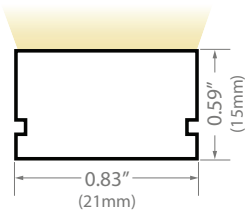

Notes:

1. Lead-time for custom finish on all orders is 4-6 weeks.

DIMENSIONS

(INCHES UNLESS SHOWN)

PHYSICAL

Environment	IP65
Ambient Temp	-4° to 113°F (-20° to 45°C)
Cut Length	12" Inches (30.48 cm)
Min. Bend Diameter	6.3" Inches (16 cm)
Max Run	164' Feet (49.99 m)
Dimensions	W: 0.83" Inches (21.08 mm) H: 0.59" Inches (14.99 mm)

ILLUMINATION DETAILS (RED)

POWER DETAILS

Watts Per Foot	3.0 W/Ft
Voltage	120 VDC
Wire Size	18 AWG
Lead	1.64' Feet or 4.92' Feet
Jumper	3" Inch Min / 48" Inch Max
Dimming	Phase-cut/triac
Dimming Control	Dimmers Confirmed to be Compatible: Take care not to exceed the dimmer's power rating, recommended max run lengths noted below: Triac, Lutron DVCL-153P (max 133') Triac, Lutron DVELV-300P (max 66') Triac, Lutron DVLV-10P (all lengths, up to 164' max run of strip)