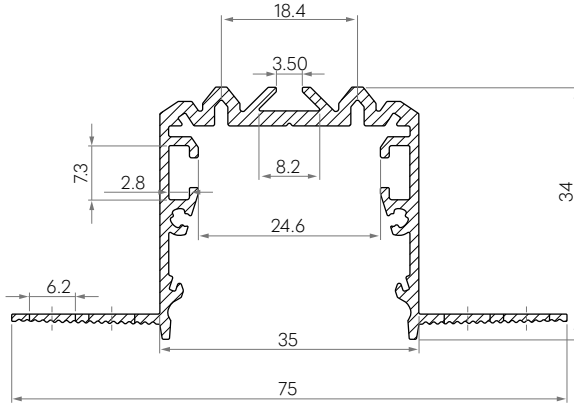

SPEC SHEET - ORDER GUIDE

ALU-3534 MUD-IN

PART NUMBER BUILDER:

Notes:

- All configurations have a lead-time of 7-9 weeks
- This product is compatible with NF-120V Products
- Lenses are suitable for outdoor use with respect to exposure to ultraviolet light and water exposure in accordance with UL 746C.
- Every 2M of channel comes with 2M of lens, 2 mounting clips, and 2 end caps of choice.

CHANNEL DIMENSIONS

Dimensions are in MM

MOUNTING OPTIONS

Mud-In

EXTERIOR FINISH

SL	Silver
----	--------

ACCESSORIES

End Caps