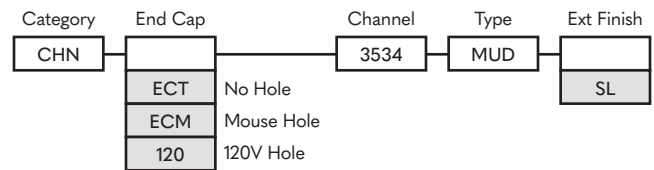

CHANNEL DIMENSIONS

Dimensions are in MM

MOUNTING OPTIONS

Mud-In

EXTERIOR FINISH

SL	Silver
----	--------

ACCESSORIES

End Caps

Every 2M of channel comes with 2 end caps of choice.

LENS FINISH

CLR	Clear Lens
FRS	Frosted Lens
PRC	Prismatic Clear - Premium Lens, available with additional cost
PRF	Prismatic Frosted - Premium Lens, available with additional cost