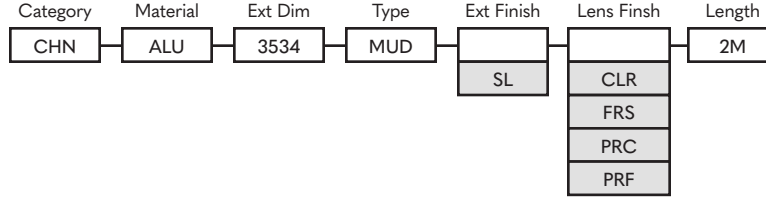

SPEC SHEET - ORDER GUIDE

ALU-3534 MUD-IN

PART NUMBER BUILDER:

Notes:

- All configurations have a lead-time of 7-9 weeks
- This product is compatible with NF-120V Products
- Lenses are suitable for outdoor use with respect to exposure to ultraviolet light and water exposure in accordance with UL 746C.
- Every 2M of channel comes with 2M of lens, 2 mounting clips, and 2 end caps of choice.

CHANNEL DIMENSIONS

Dimensions are in MM

MOUNTING OPTIONS

Mud-In

EXTERIOR FINISH

SL	Silver
----	--------

ACCESSORIES

End Caps

Every 2M of channel comes with 2 end caps of choice.

LENS FINISH

CLR	Clear Lens
FRS	Frosted Lens
PRC	Prismatic Clear - Premium Lens, available with additional cost
PRF	Prismatic Frosted - Premium Lens, available with additional cost