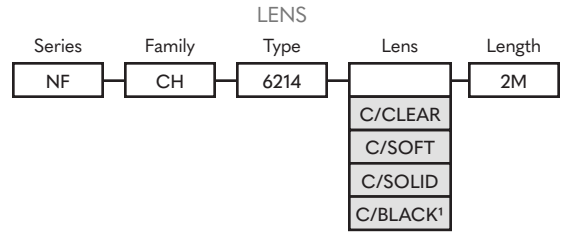

ORDER GUIDE MUD IN

6214

PART NUMBER BUILDER:

Notes:

- Lead-time 7-9 weeks.
- Lenses are suitable for outdoor use with respect to exposure to ultraviolet light and water exposure in accordance with UL 746C.
- Every 2M of channel comes with 2M of lens, 4 mounting clips, and 2 end caps, one with a hole and one solid.

ENVIRONMENT AND DIMENSIONS

ACCESSORIES

End Caps (Solid)
pack of 5

Part Number

NF-CH-6214-EC

End Caps (With Hole)
pack of 5

Part Number

NF-CH-6214-ECH