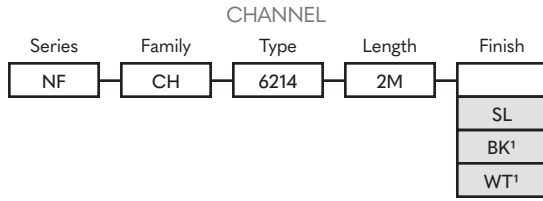

ORDER GUIDE MUD IN

6214

PART NUMBER BUILDER:

Notes:

- Lead-time 7-9 weeks.
- Lenses are suitable for outdoor use with respect to exposure to ultraviolet light and water exposure in accordance with UL 746C.
- Every 2M of channel comes with 2M of lens, 4 mounting clips, and 2 end caps, one with a hole and one solid.

ENVIRONMENT AND DIMENSIONS

ACCESSORIES

End Caps (Solid)
pack of 5

Part Number

NF-CH-6214-EC

End Caps (With Hole)
pack of 5

Part Number

NF-CH-6214-ECH