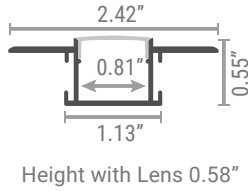

ENVIRONMENT AND DIMENSIONS

ACCESSORIES

End Caps (Solid)
pack of 5

Part Number

NF-CH-6214-EC

End Caps (With Hole)
pack of 5

Part Number

NF-CH-6214-ECH