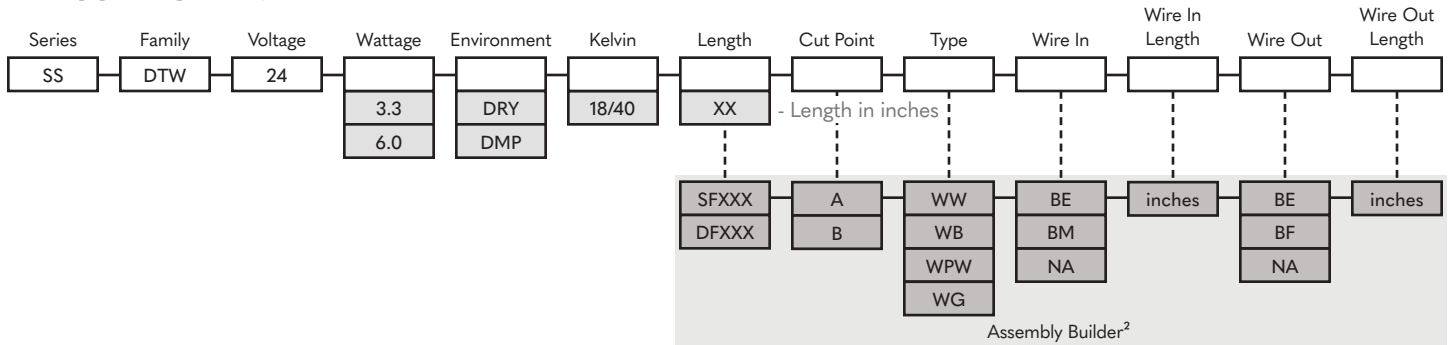

ORDER GUIDE - SIGNATURE SERIES

SS-DTW | DIM TO WARM

ORDER CODE BUILDER:

EXAMPLE ORDER CODE: SS-DTW-24-3.3-DRY-18/40-SF90-A-WW-BE-60-BE-5

Notes:

1. Actual values may vary +/- 10%
2. For continuous links consult the factory

ENVIRONMENT

Wire environment will match Linear environment

DRY	IP20
DMP	IP67

WIRE TYPE

Wire environment will match Linear environment

WW	Wire White 20AWG
WB	Wire Black 20AWG
WPW	Wire Plenum White 18AWG
WG	Wire Grey 18AWG

LENGTH - AS AN ASSEMBLY

For continuous links consult the factory

Single Fed - Length in Inches - 3 digits

Double Fed - Length in Inches - 3 digits

CUT POINT

If desired strip length is not possible, should the factory cut above or below your desired length:

WIRE IN

WIRE OUT

IMAGE:

Nova Flex retains the right to modify the design of our products at any time as part of the company's continual product improvement program