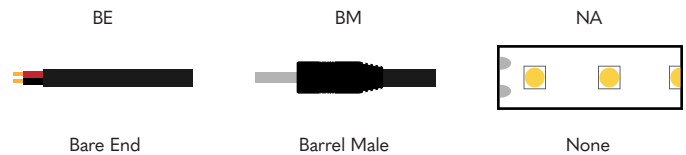

ORDER GUIDE - SIGNATURE SERIES

SS-DTW | DIM TO WARM

ORDER CODE BUILDER:

EXAMPLE ORDER CODE: SS-DTW-24-3.3-DRY-18/40-SF90-A-WW-BE-60-BE-5

Notes:

1. Actual values may vary +/- 10%
2. For continuous links consult the factory

ENVIRONMENT

Wire environment will match Linear environment

DRY	IP20
DMP	IP67

WIRE TYPE

Wire environment will match Linear environment

WW	Wire White 20AWG
WB	Wire Black 20AWG
WPW	Wire Plenum White 18AWG
WG	Wire Grey 18AWG

LENGTH - AS AN ASSEMBLY

For continuous links consult the factory

CUT POINT

If desired strip length is not possible, should the factory cut above or below your desired length:

WIRE IN

WIRE OUT

IMAGE:

Nova Flex retains the right to modify the design of our products at any time as part of the company's continual product improvement program