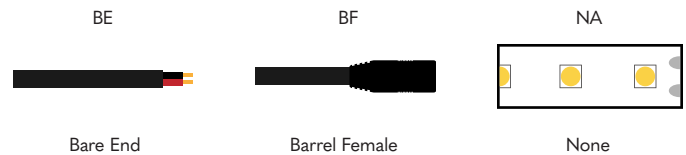

ENVIRONMENT

Wire environment will match Linear environment

DRY	IP20
DMP	IP67

WIRE TYPE

Wire environment will match Linear environment

WW	Wire White 20AWG
WB	Wire Black 20AWG
WPW	Wire Plenum White 18AWG
WG	Wire Grey 18AWG

LENGTH - AS AN ASSEMBLY

For continuous links consult the factory

Single Fed - Length in Inches - 3 digits

Double Fed - Length in Inches - 3 digits

CUT POINT

If desired strip length is not possible, should the factory cut above or below your desired length:

WIRE IN

WIRE OUT

IMAGE:

Nova Flex retains the right to modify the design of our products at any time as part of the company's continual product improvement program