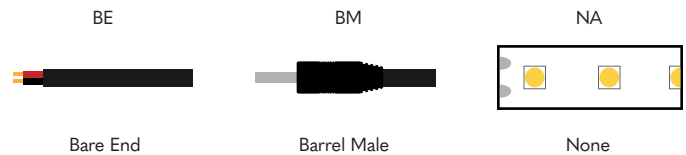

ENVIRONMENT

Wire environment will match Linear environment

DRY	IP20
DMP	IP67

WIRE TYPE

Wire environment will match Linear environment

WW	Wire White 20AWG
WB	Wire Black 20AWG
WPW	Wire Plenum White 18AWG
WG	Wire Grey 18AWG

LENGTH - AS AN ASSEMBLY

For continuous links consult the factory

Single Fed - Length in Inches - 3 digits

Double Fed - Length in Inches - 3 digits

WIRE IN

CUT POINT

If desired strip length is not possible, should the factory cut above or below your desired length: