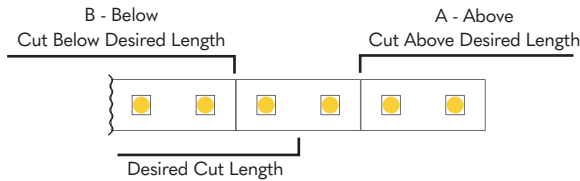

LENGTH - AS AN ASSEMBLY

For continuous links consult the factory

Single Fed - Length in Inches - 3 digits

Double Fed - Length in Inches - 3 digits

WIRE IN

CUT POINT

If desired strip length is not possible, should the factory cut above or below your desired length: