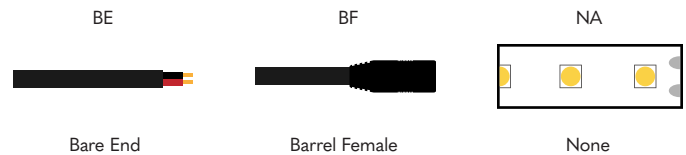

WIRE OUT

Nova Flex retains the right to modify the design of our products at any time as part of the company's continual product improvement program