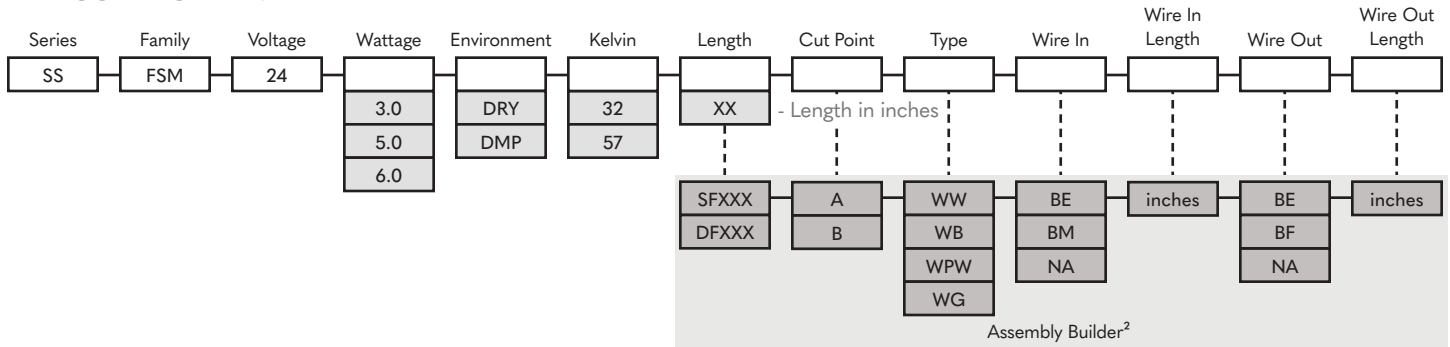

ORDER GUIDE - SIGNATURE SERIES

SS-FSM | FULL SPECTRUM

ORDER CODE BUILDER:

EXAMPLE ORDER CODE: SS-FSM-24-3.0-IP20-32-SF90-A-WW-BE-60-BE-5

- Notes:**
- Actual values may vary +/- 10%
 - For continuous links consult the factory

ENVIRONMENT

Wire environment will match Linear environment

DRY	IP20
DMP	IP67

WIRE TYPE

Wire environment will match Linear environment

WW	Wire White 20AWG
WB	Wire Black 20AWG
WPW	Wire Plenum White 18AWG
WG	Wire Grey 18AWG

LENGTH - AS AN ASSEMBLY

For continuous links consult the factory

Single Fed - Length in Inches - 3 digits

Double Fed - Length in Inches - 3 digits

WIRE IN

CUT POINT

If desired strip length is not possible, should the factory cut above or below your desired length: