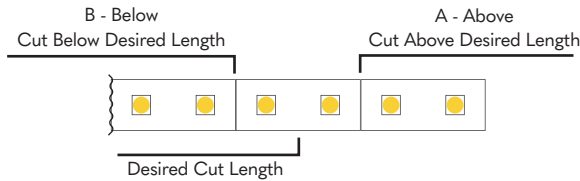

LENGTH - AS AN ASSEMBLY

For continuous links consult the factory

Single Fed - Length in Inches - 3 digits

Double Fed - Length in Inches - 3 digits

WIRE IN

CUT POINT

If desired strip length is not possible, should the factory cut above or below your desired length: