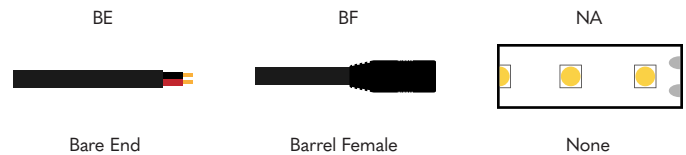

WIRE OUT

Nova Flex retains the right to modify the design of our products at any time as part of the company's continual product improvement program