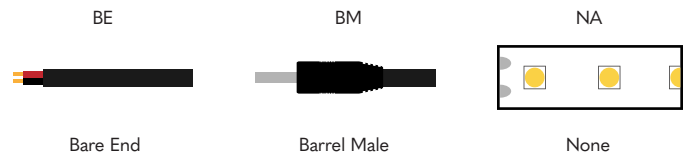

ORDER GUIDE - SIGNATURE SERIES

SS-TWH | TUNABLE WHITE

ORDER CODE BUILDER:

EXAMPLE ORDER CODE: SS-TWH-24-3.0-DRY-22/30-SF90-A-WW-BE-60-BE-5

- Notes:**
- Actual values may vary +/- 10%
 - For continuous links consult the factory

ENVIRONMENT

Wire environment will match Linear environment

DRY	IP20
DMP	IP67

WIRE TYPE

Wire environment will match Linear environment

WW	Wire White 20AWG
WB	Wire Black 20AWG
WPW	Wire Plenum White 18AWG
WG	Wire Grey 18AWG

LENGTH - AS AN ASSEMBLY

For continuous links consult the factory

Single Fed - Length in Inches - 3 digits

Double Fed - Length in Inches - 3 digits

WIRE IN

CUT POINT

If desired strip length is not possible, should the factory cut above or below your desired length: