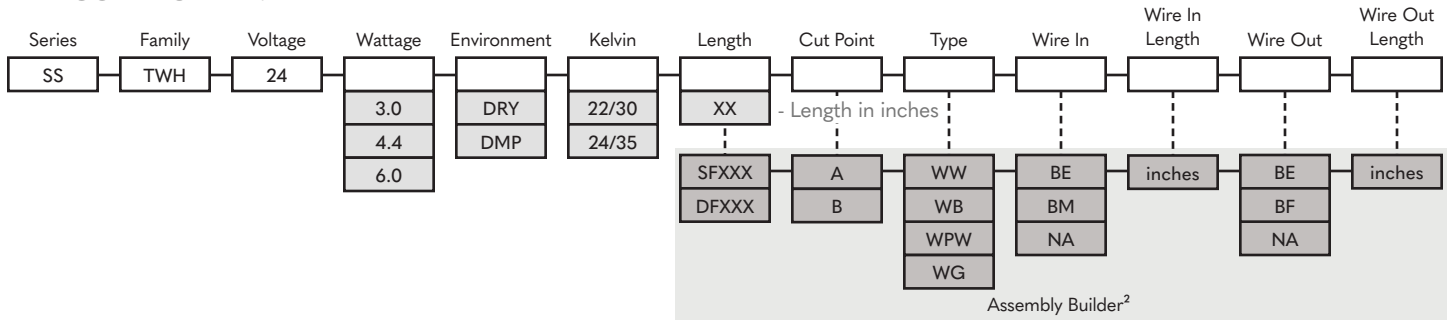

ORDER GUIDE - SIGNATURE SERIES

SS-TWH | TUNABLE WHITE

ORDER CODE BUILDER:

EXAMPLE ORDER CODE: SS-TWH-24-3.0-DRY-22/30-SF90-A-WW-BE-60-BE-5

- Notes:**
- Actual values may vary +/- 10%
 - For continuous links consult the factory

ENVIRONMENT

Wire environment will match Linear environment

DRY	IP20
DMP	IP67

WIRE TYPE

Wire environment will match Linear environment

WW	Wire White 20AWG
WB	Wire Black 20AWG
WPW	Wire Plenum White 18AWG
WG	Wire Grey 18AWG

LENGTH - AS AN ASSEMBLY

For continuous links consult the factory

Single Fed - Length in Inches - 3 digits

Double Fed - Length in Inches - 3 digits

WIRE IN

CUT POINT

If desired strip length is not possible, should the factory cut above or below your desired length: