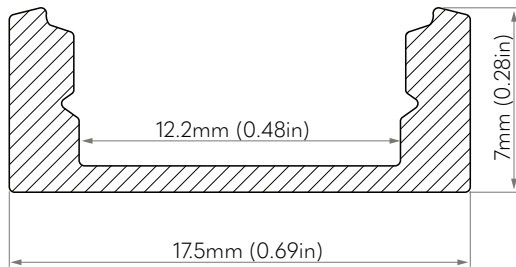

SPEC SHEET - ORDER GUIDE

ALU-1707 SURFACE

PART NUMBER BUILDER:

Category	Material	Ext Dim	Type	Ext Finish	Lens Finish	Length
CHN	ALU	1707	SUR			2M
				SL	CLR	(6.56')
				BK ²	FRS	(78.74")
				WT ²	50FR ¹	

Notes:

- Configurations have a lead-time of 7-9 weeks
- Configurations have a lead-time of 2-3 weeks
- Lenses are suitable for outdoor use with respect to exposure to ultraviolet light and water exposure in accordance with UL 746C.
- Every 2M of channel comes with 2M of lens, 2 mounting clips, and 2 end caps of choice.

CHANNEL DIMENSIONS

MOUNTING OPTIONS

Mount with Clips

Part Number	Ext Finish
CHN-CLP-1707-SUR	
	SL Silver
	BK ¹ Black
	WT ¹ White

ACCESSORIES

End Caps

Every 2M of channel comes with 2 end caps of choice.

Category	End Cap	Channel	Type	Ext Finish
CHN		1707	SUR	
	ECT			SL
	ECH			BK ¹
				WT ¹