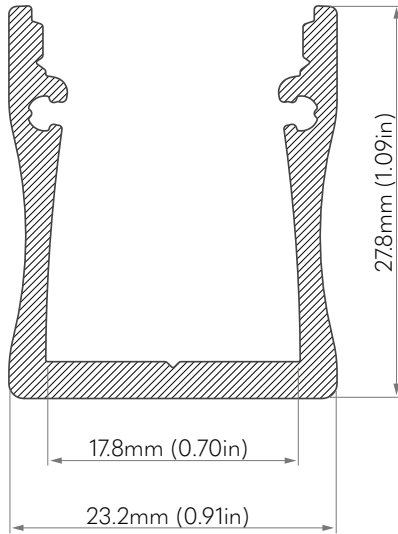

SPEC SHEET - ORDER GUIDE

ALU-1820 SURFACE

PART NUMBER BUILDER:

Category	Material	Ext Dim	Type	Ext Finish	Lens Finish	Length
CHN	ALU	1820	SUR			2M
				SL	CLR ¹	(6.56')
				BK ²	FRS	(78.74")
				WT ²		

Notes:

- Configurations have a lead-time of 7-9 weeks
- Configurations have a lead-time of 2-3 weeks
- Lenses are suitable for outdoor use with respect to exposure to ultraviolet light and water exposure in accordance with UL 746C.
- Every 2M of channel comes with 2M of lens, 2 mounting clips, and 2 end caps of choice.

CHANNEL DIMENSIONS

MOUNTING OPTIONS

Mount with Clips

Part Number	Ext Finish
CHN-CLP-1820-SUR	SL Silver
	BK ¹ Black
	WT ¹ White

ACCESSORIES

End Caps

Every 2M of channel comes with 2 end caps of choice.

EXTERIOR FINISH

SL	Silver
BK ²	Black
WT ²	White

Category	End Cap	Channel	Type	Ext Finish
CHN		1820	SUR	
	ECT			SL
	ECM			BK ¹
				WT ¹

No Hole
Mouse Hole

LENS FINISH

CLR ¹	Clear Lens
FRS	Frosted Lens

Nova Flex LED, LLC. retains the right to modify the design of our products at any time as part of the company's continual product improvement program.