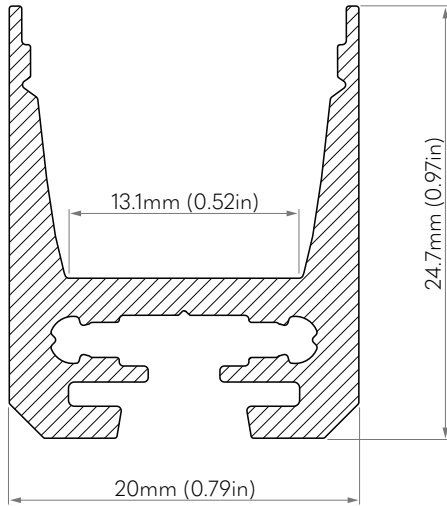

SPEC SHEET - ORDER GUIDE

ALU-2024 SUSPENDED

PART NUMBER BUILDER:

Category	Material	Ext Dim	Type	Ext Finish	Lens Finish	Length
CHN	ALU	2024	SUS			2M
				SL	CLR ¹	(6.56')
				BK ²	FRS	(78.74")
				WT ²		

Notes:

- Configurations have a lead-time of 7-9 weeks
- Configurations have a lead-time of 2-3 weeks
- Lenses are suitable for outdoor use with respect to exposure to ultraviolet light and water exposure in accordance with UL 746C.
- Every 2M of channel comes with 2M of lens, 2 mounting clips, and 2 end caps of choice.

CHANNEL DIMENSIONS

MOUNTING OPTIONS

Suspension Cable

Part Number
CHN-CAB-2

ACCESSORIES

End Caps

Every 2M of channel comes with 2 end caps of choice.

EXTERIOR FINISH