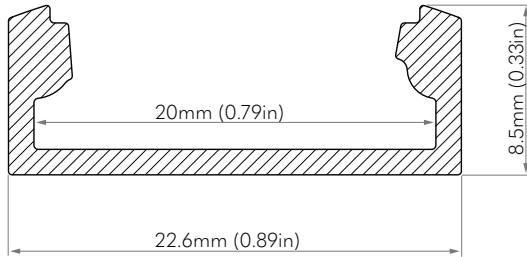

SPEC SHEET - ORDER GUIDE

ALU-2208 SURFACE

PART NUMBER BUILDER:

Category	Material	Ext Dim	Type	Ext Finish	Lens Finish	Length
CHN	ALU	2208	SUR			2M
				SL	CLR	(6.56')
				BK ²	FRS	(78.74")
				WT ²	50FR ¹	

Notes:

- Configurations have a lead-time of 7-9 weeks
- Configurations have a lead-time of 2-3 weeks
- Lenses are suitable for outdoor use with respect to exposure to ultraviolet light and water exposure in accordance with UL 746C.
- Every 2M of channel comes with 2M of lens, 2 mounting clips, and 2 end caps of choice.

CHANNEL DIMENSIONS

MOUNTING OPTIONS

Mount with Clips

Part Number	Ext Finish
CHN-CLP-2208-SUR	
	SL Silver
	BK ¹ Black
	WT ¹ White

ACCESSORIES

End Caps

Every 2M of channel comes with 2 end caps of choice.

Category	End Cap	Channel	Type	Ext Finish
CHN		2208	SUR	
	ECT			SL
	ECH			BK ¹
				WT ¹