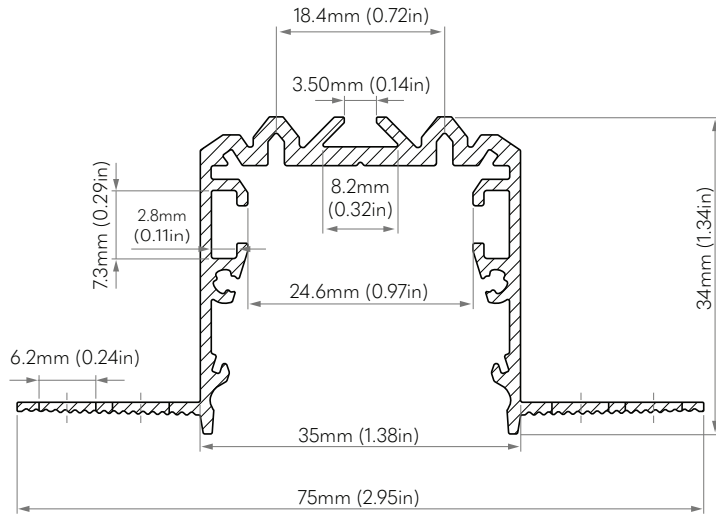

### PART NUMBER BUILDER:

Category	Material	Ext Dim	Type	Ext Finish	Lens Finish	Length
CHN	ALU	3534	MUD	SL	CLR FRS PCL PFR	2M (6.56') (78.74")

#### Notes:

- All configurations have a lead-time of 7-9 weeks
- This product is compatible with NF-120V Products
- Lenses are suitable for outdoor use with respect to exposure to ultraviolet light and water exposure in accordance with UL 746C.
- Every 2M of channel comes with 2M of lens, 2 mounting clips, and 2 end caps of choice.

### CHANNEL DIMENSIONS